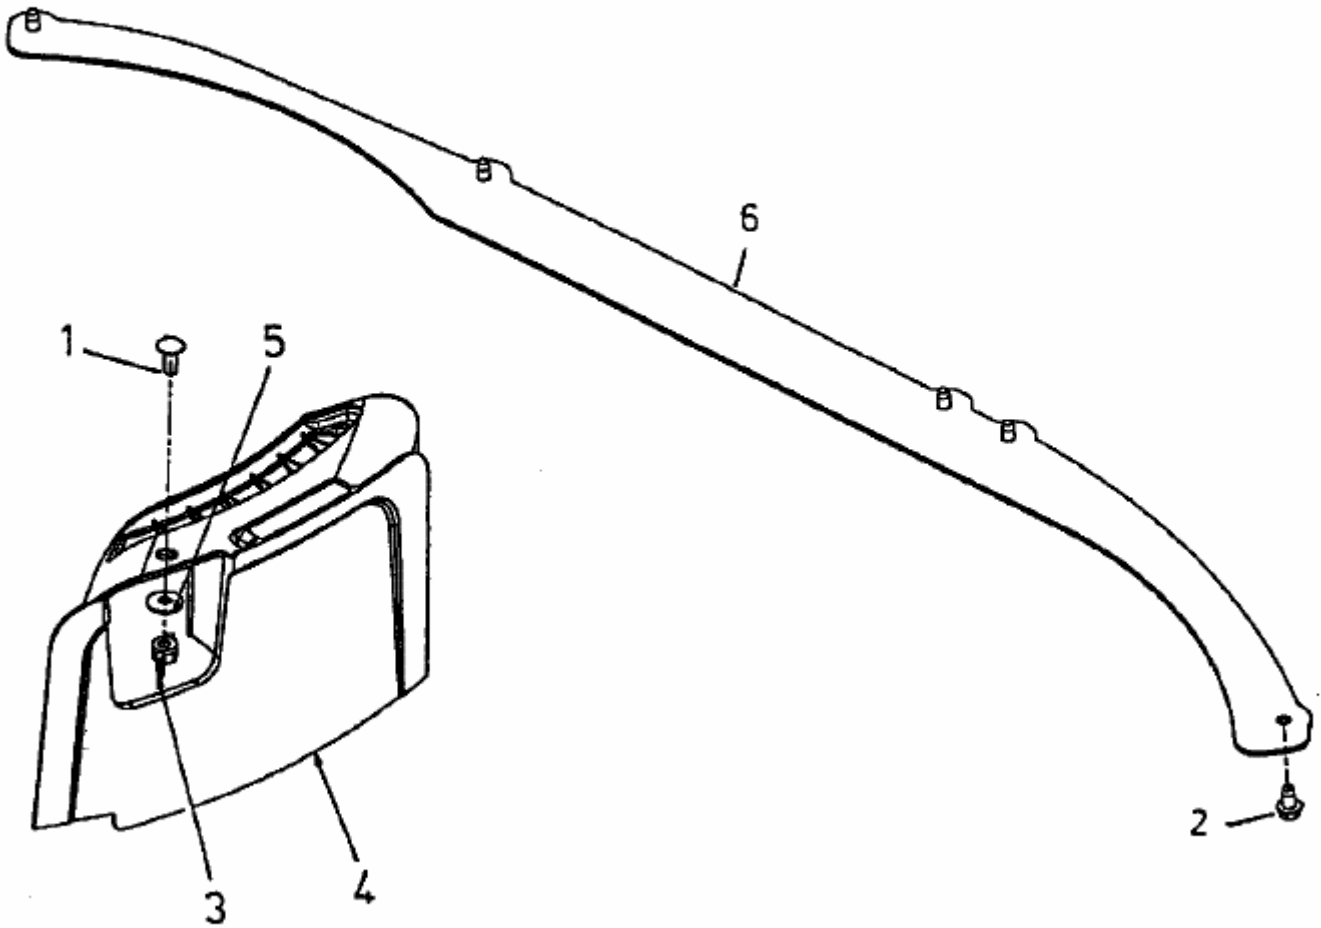

500er Serie

Mulch Kit ,Mowing Deck G -107cm/42"

E3-01645A