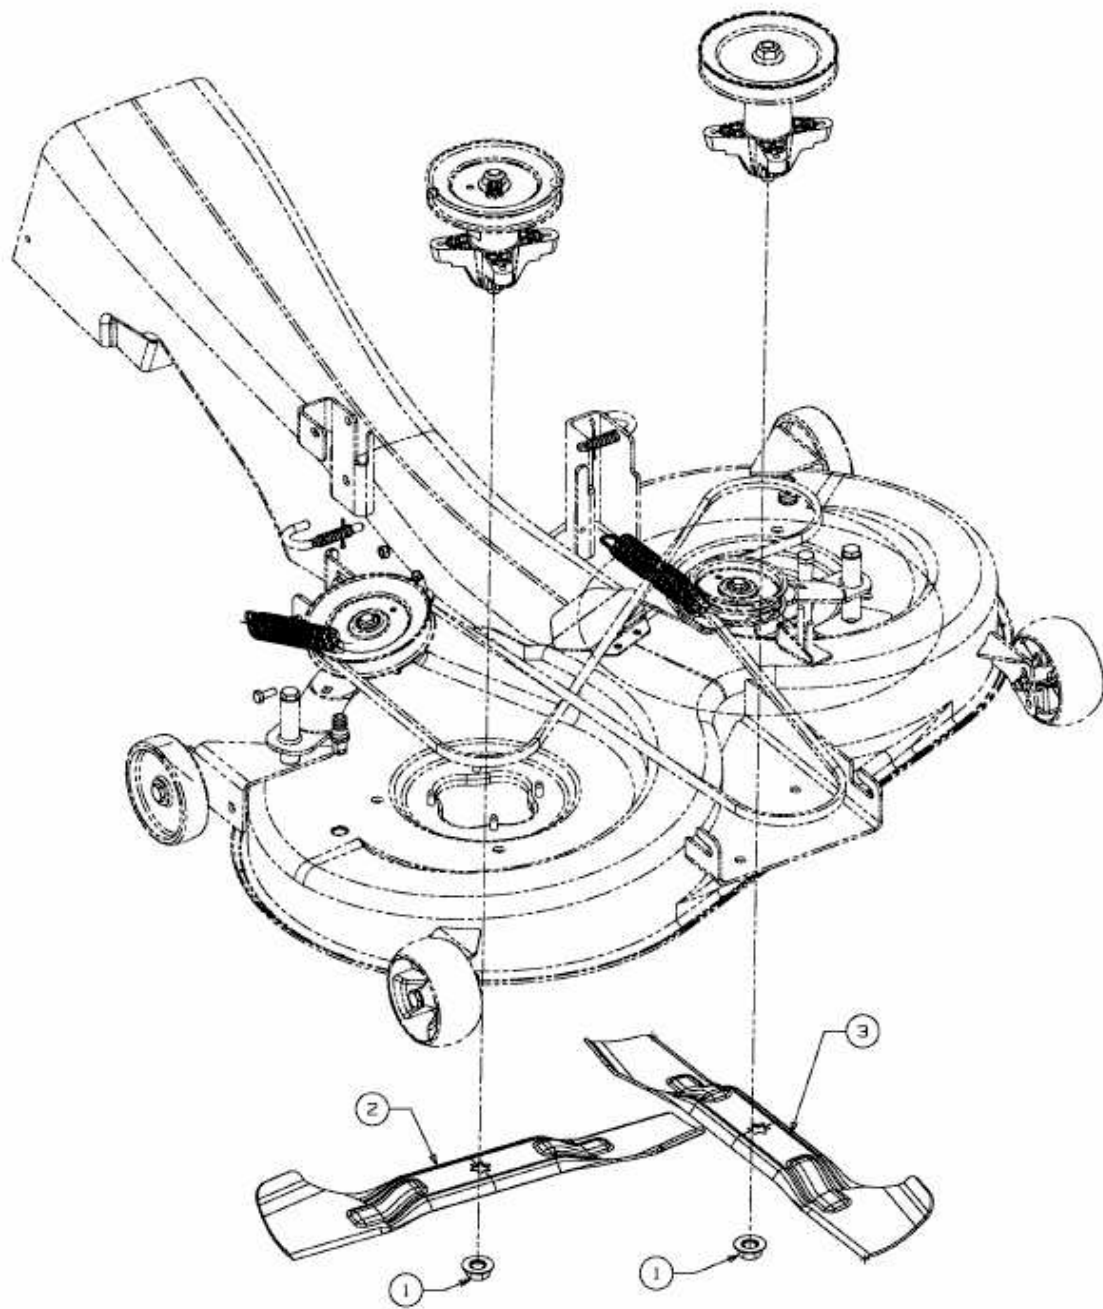

GLX 105 RAT > 13BT506N690 (2008) > HIGH LIFT MESSER

E3-03077A-01