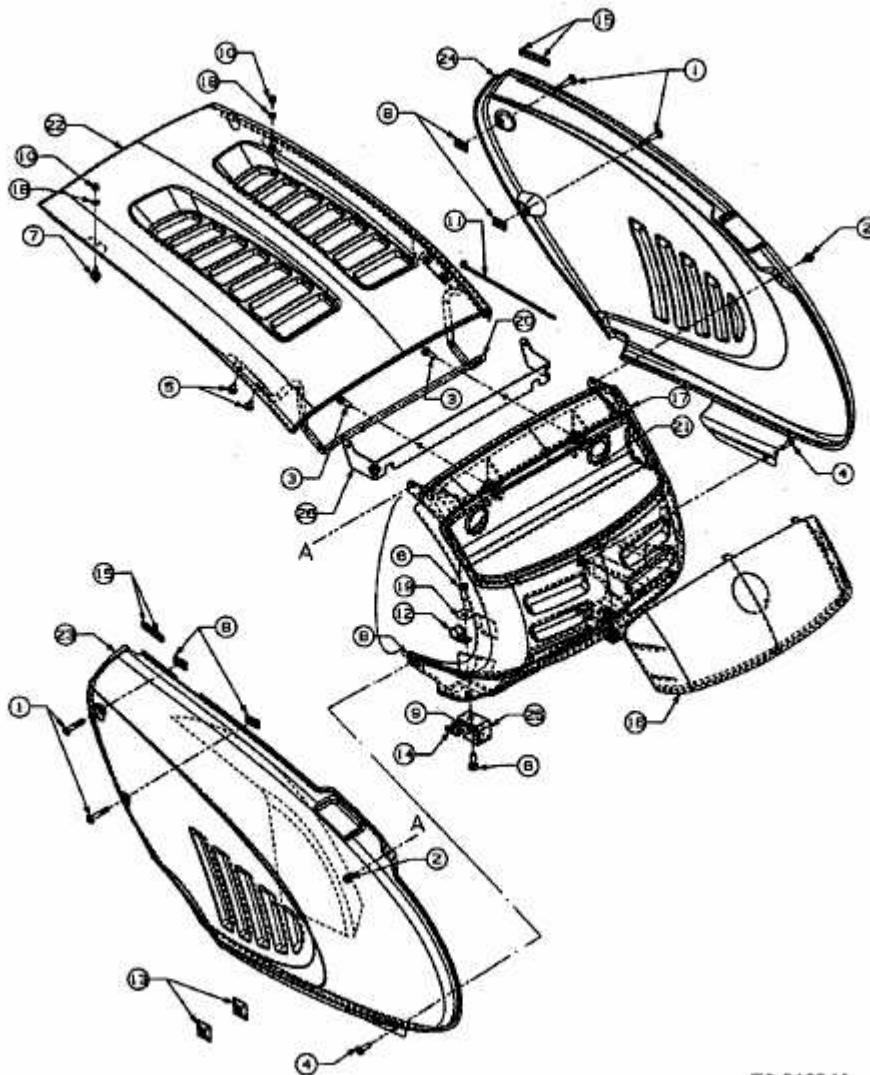

**500er Serie** Hood, Grill 9-Style w/Latch

E3-01634A