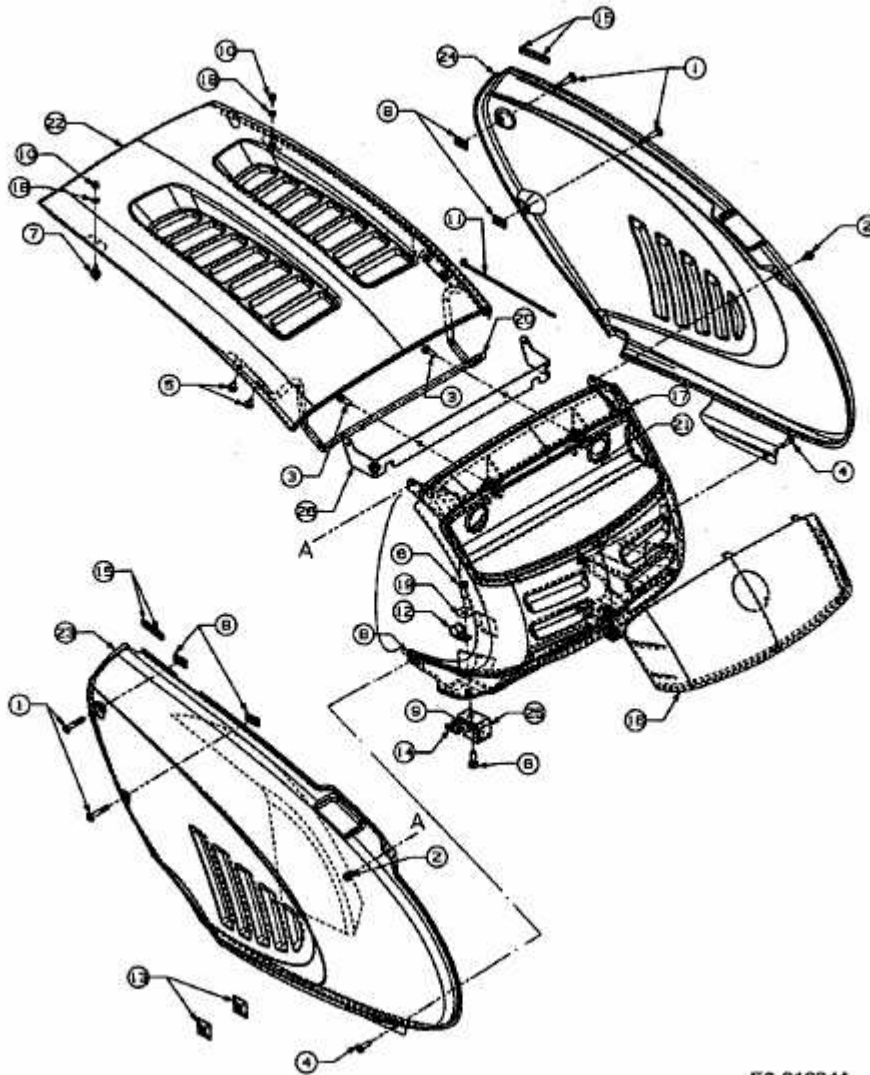

**500er Serie** Hood, Grill 9-Style w/Latch

E3-01634A