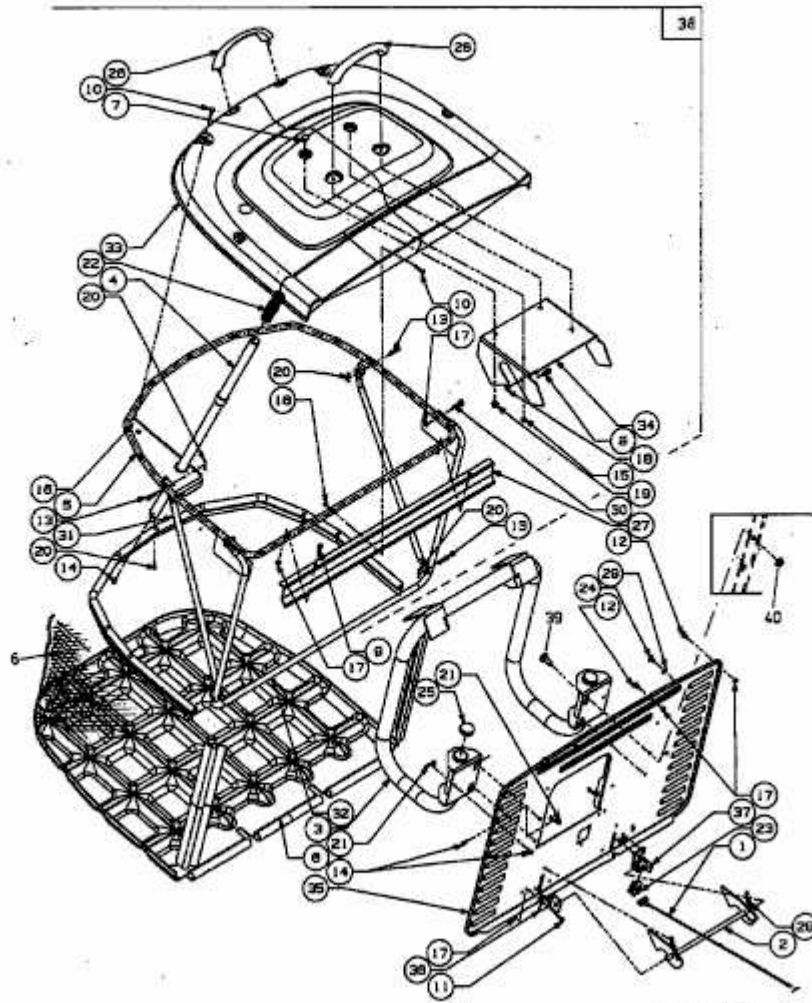

Grass Bag 300L

Serie 500 - Mowing Deck N

E3-01647 B