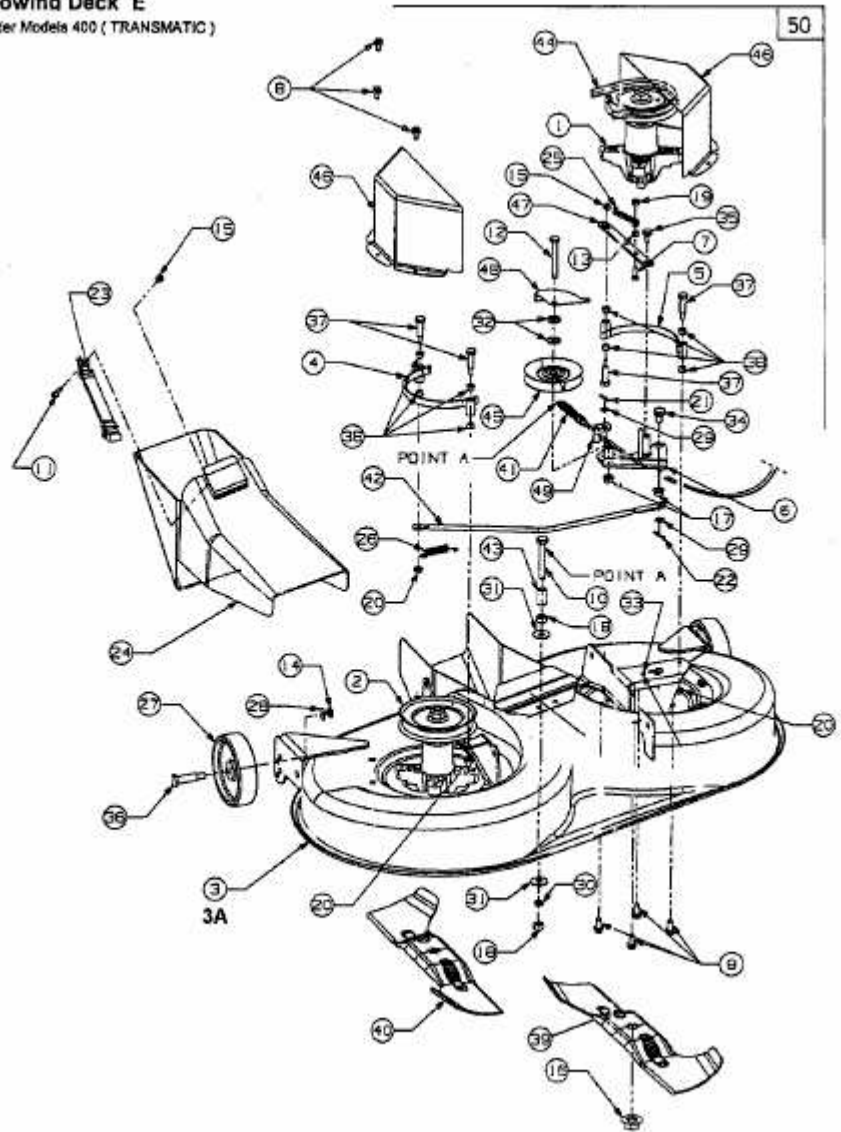

Mowina Deck 'E'
Rider Modelle 400 (TRANSMATIC)

E3-01434B-01