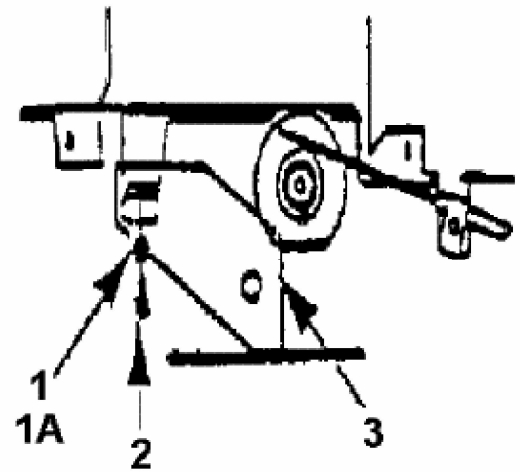

Throttle Limiter Screw
is mounted here

fsg