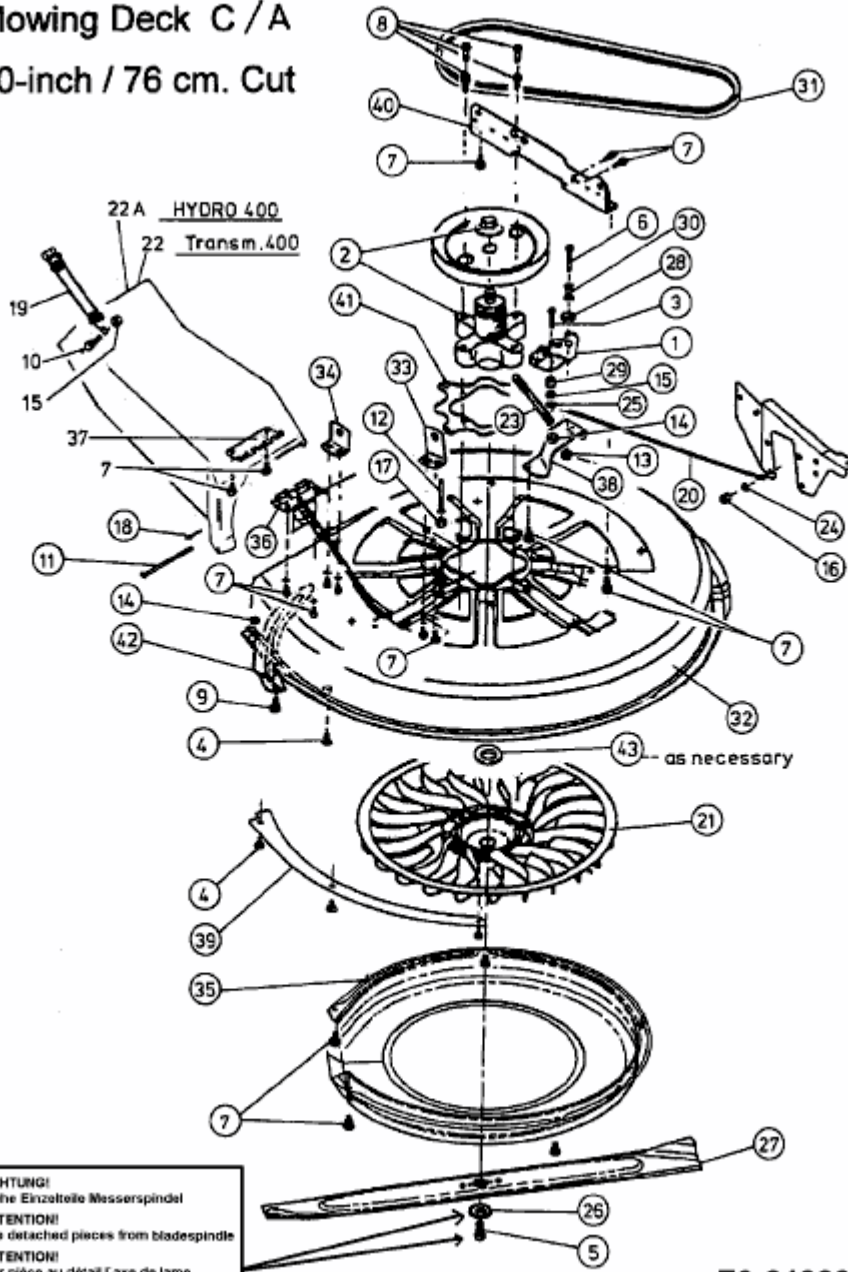

Mowing Deck C / A 30-inch / 76 cm. Cut

E3-01303B-01