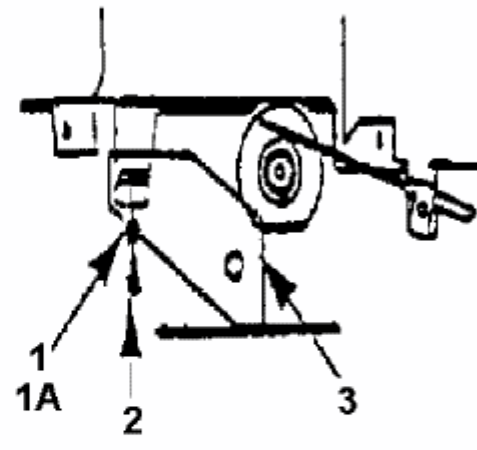

Throttle Limiter Screw
is mounted here

fsg