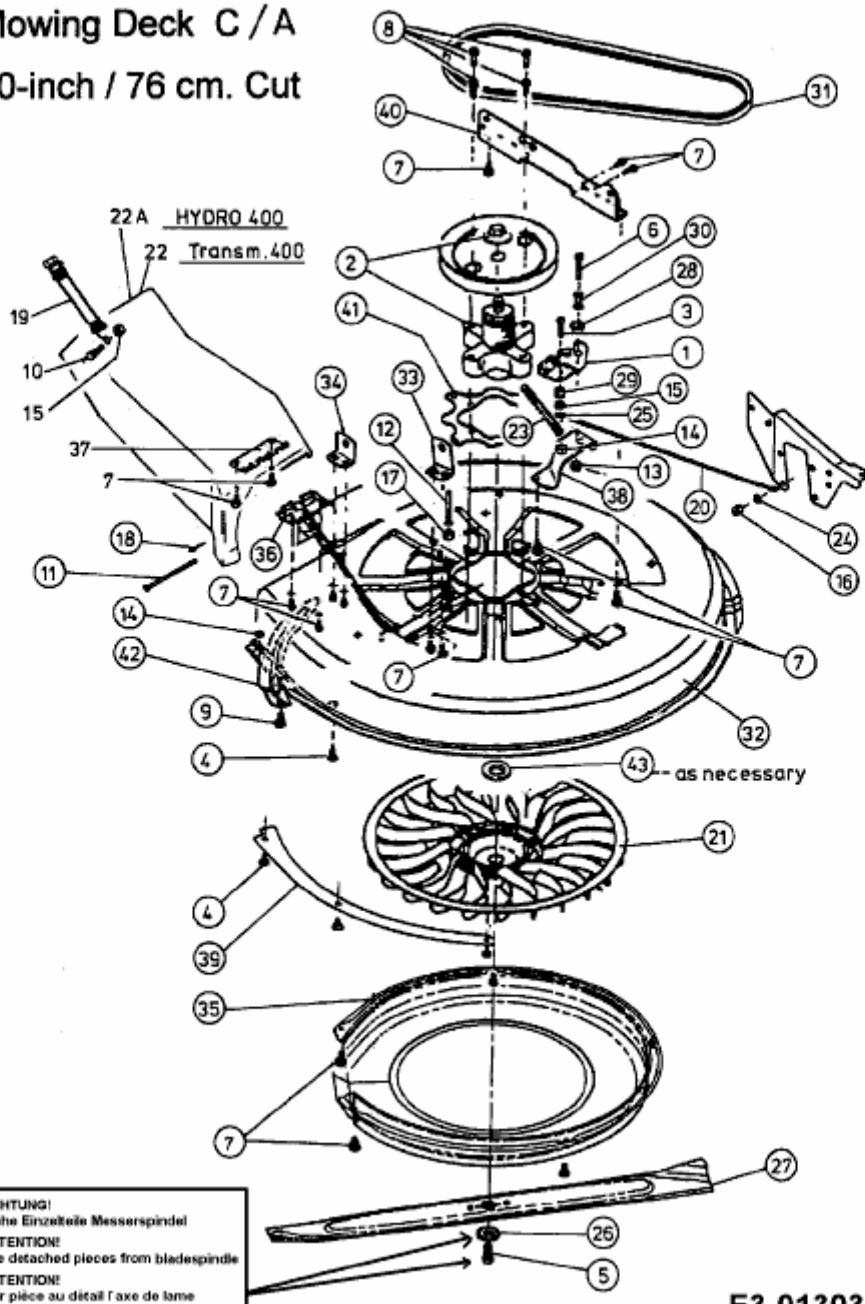

Mowing Deck C / A 30-inch / 76 cm. Cut

E3-01303B-01