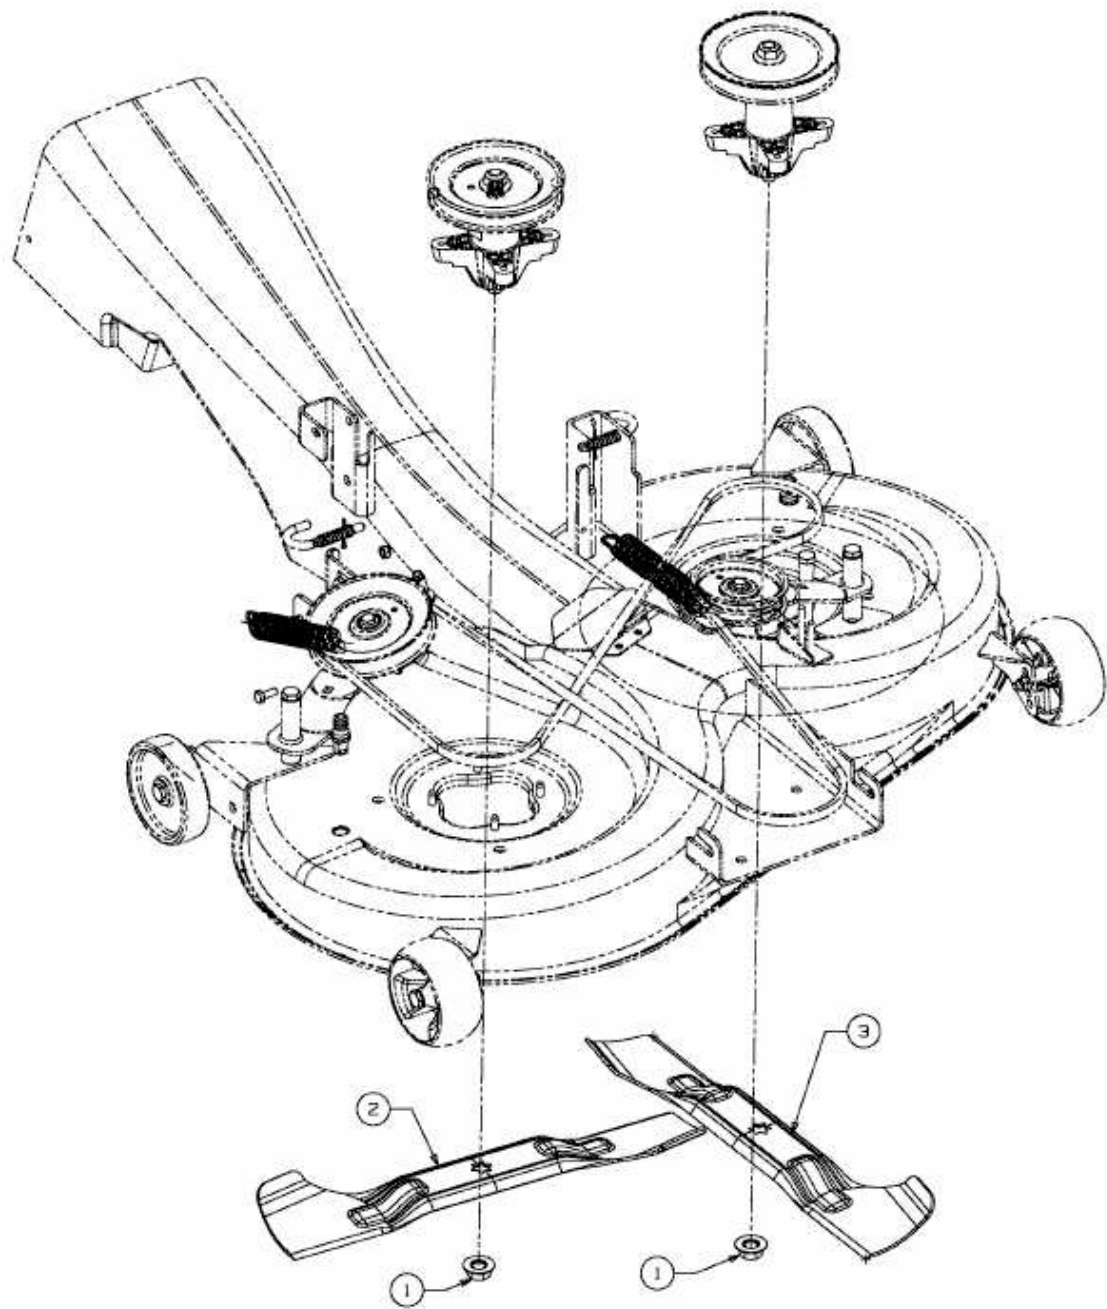

GLX 105 RALK > 13BI506N690 (2007) > HIGH LIFT MESSER

E3-03077A-01