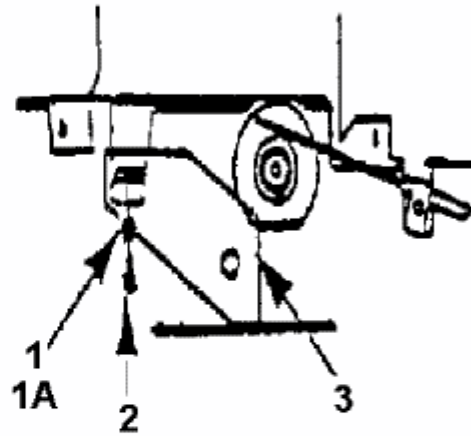

Throttle Limiter Screw
is mounted here

fsg