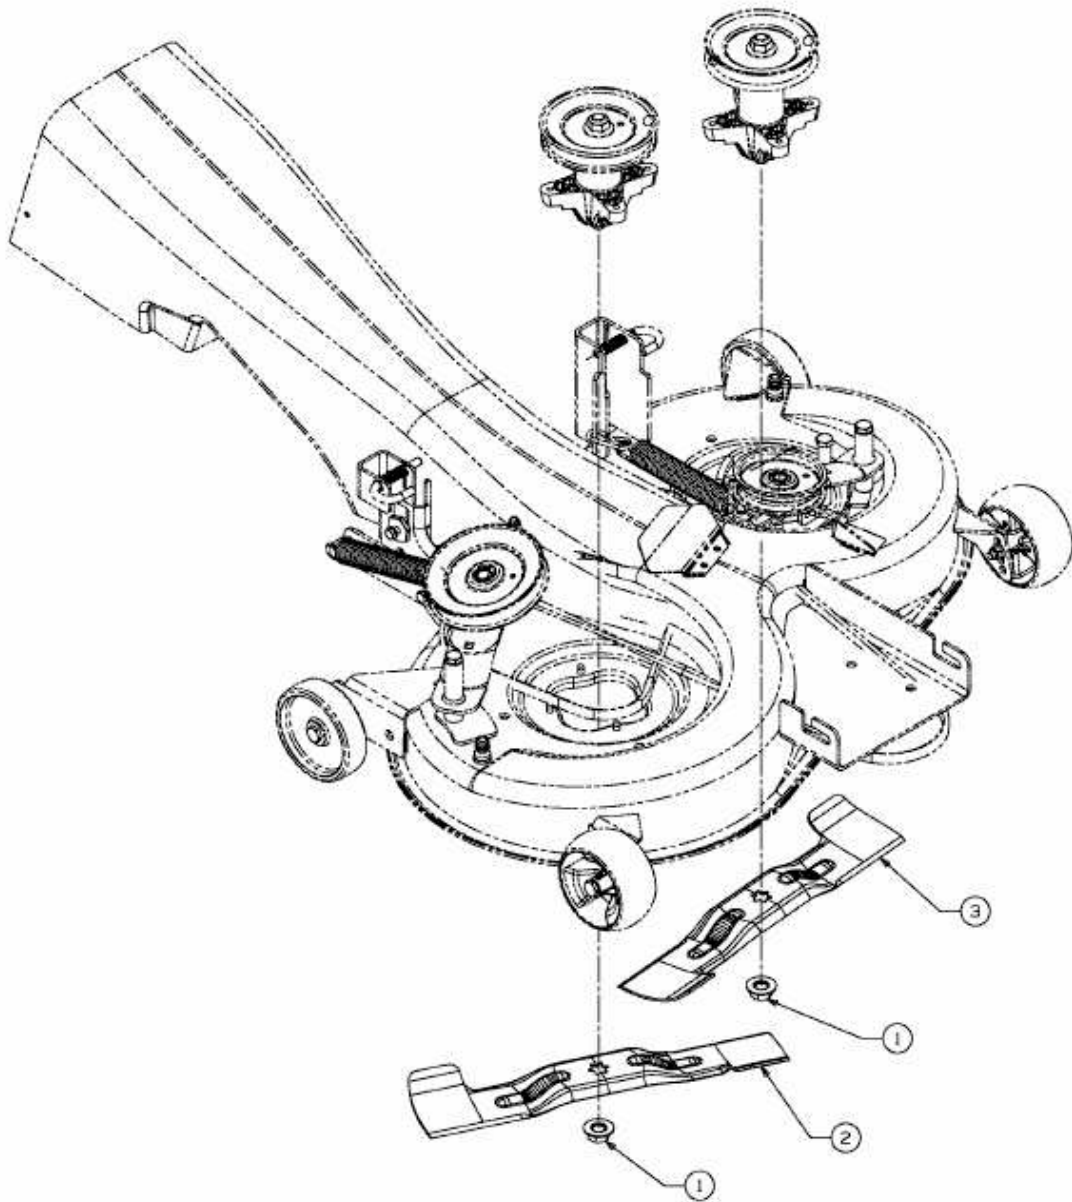

GLX 92 RHLK > 13BG51GE490 (2010) > HIGH LIFT MESSER

E3-03075A-01