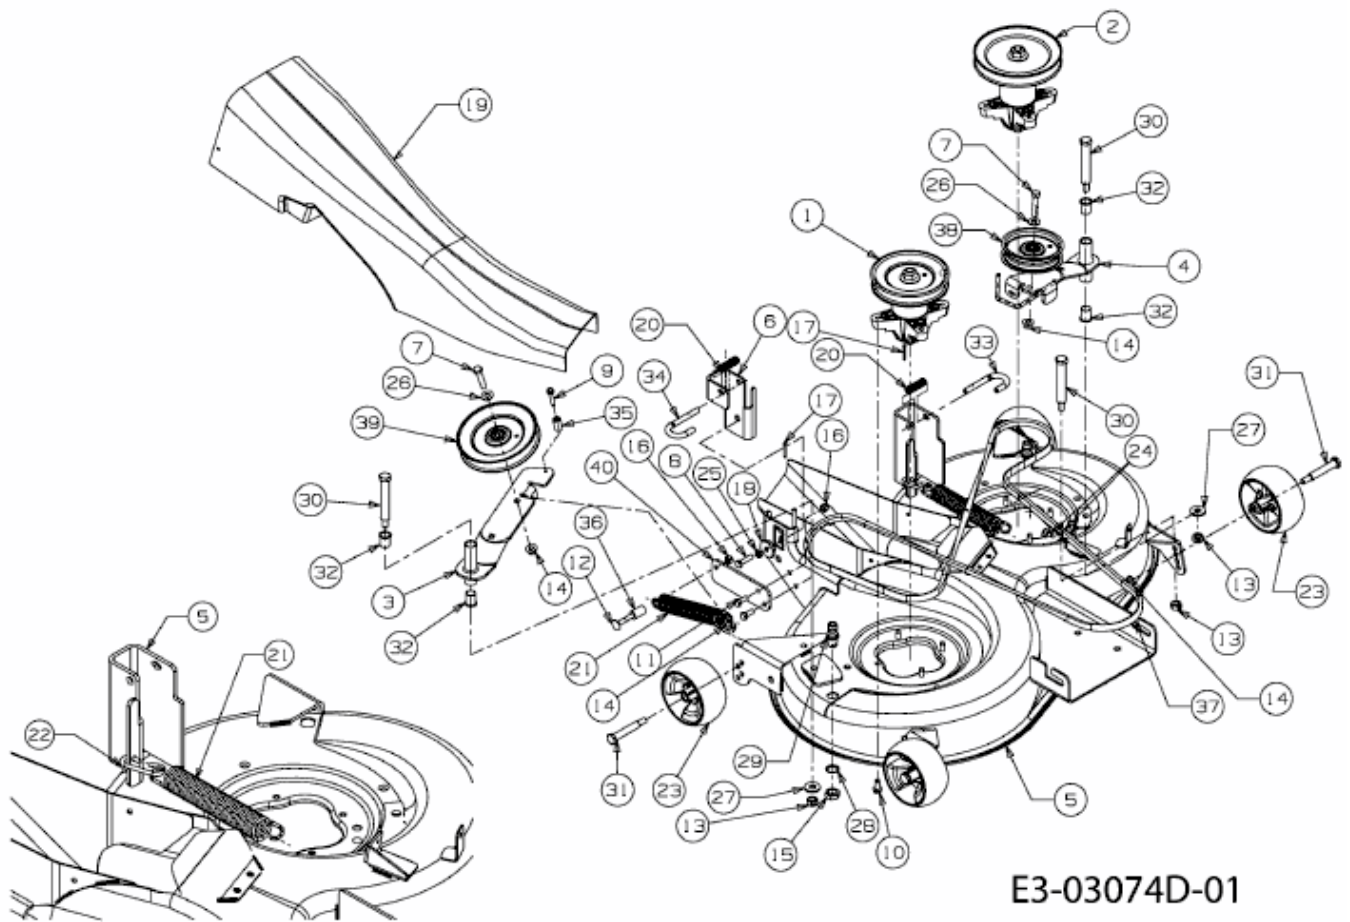

GLX 92 RHLK > 13BG51GE490 (2010) > MÄHWERK E (36"/92CM)

INSTALLATION OF SPRING

E3-03074D-01