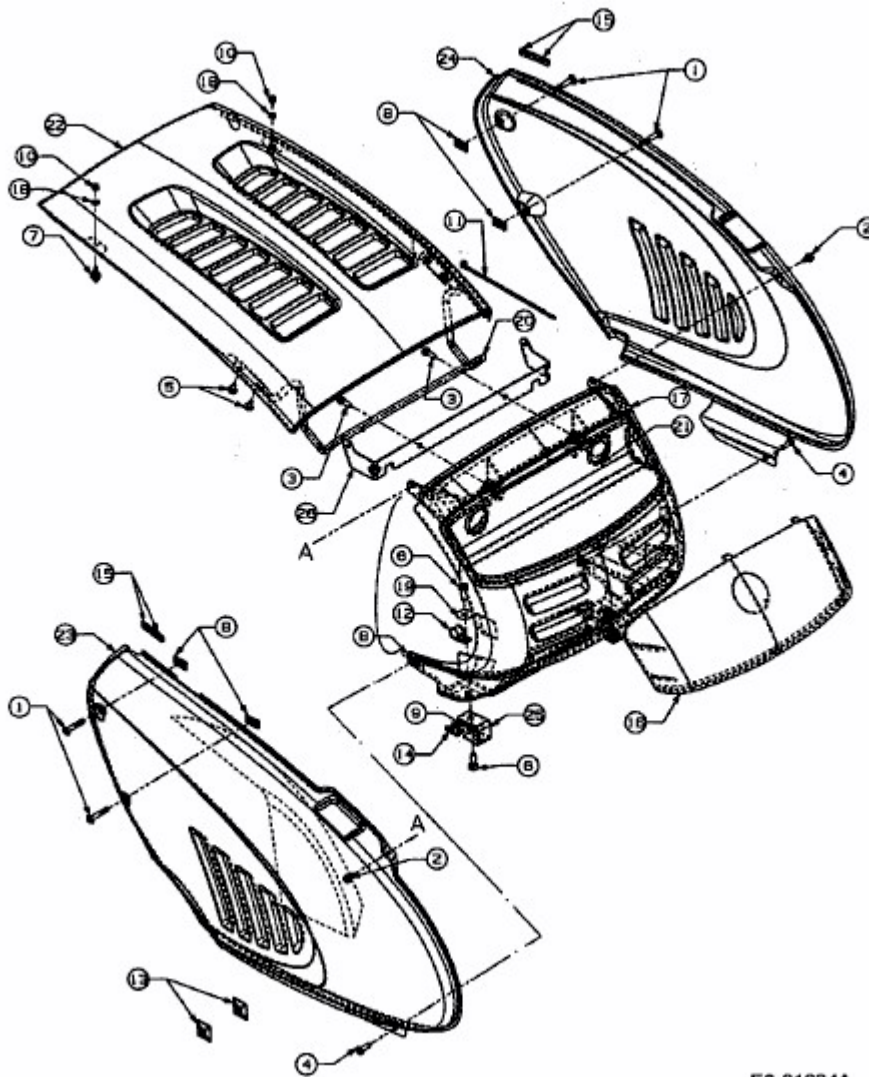

EP 16105 A > 13BD509N608 (2003) > MOTORHAUBE 9-STYLE

500er Serie Hood, Grill 9-Style w/Latch

E3-01634A