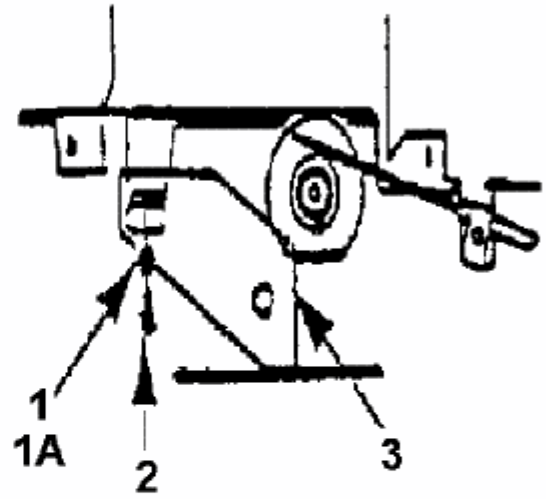

Throttle Limiter Screw
is mounted here

fsg