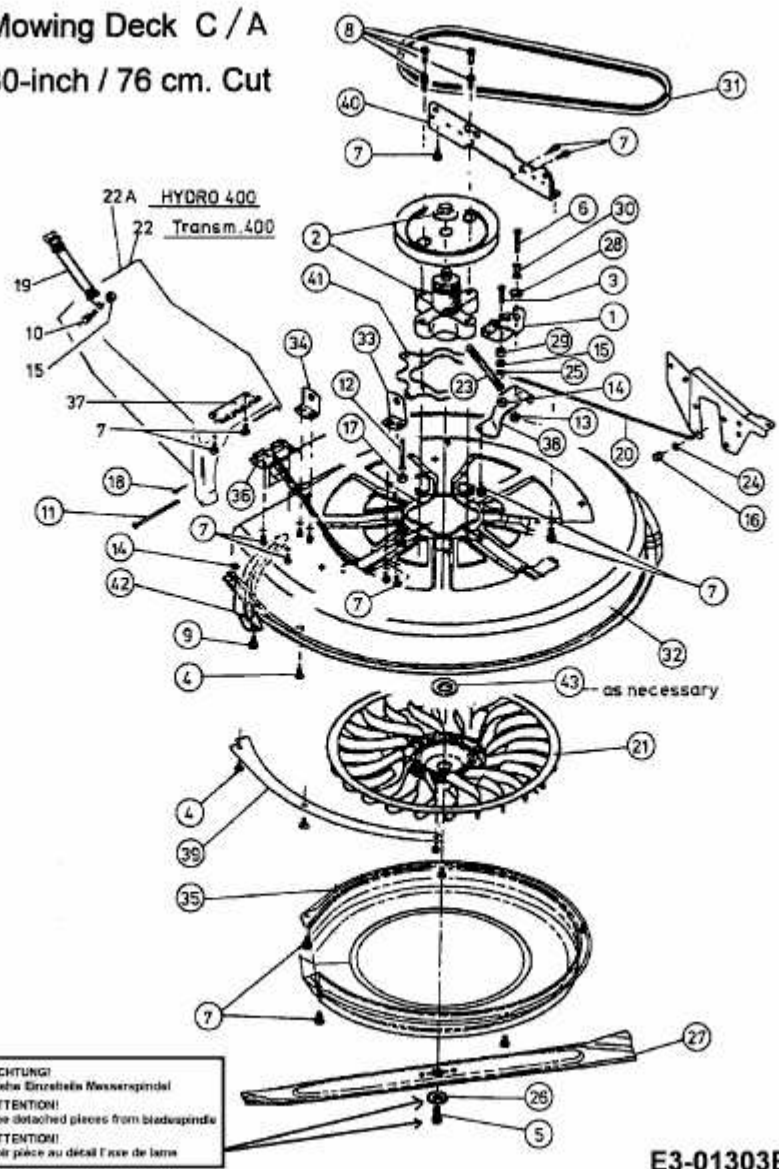

RH 115 > 13BC451C600 (1998) > MÄHWERK C (30"/76CM)

Mowing Deck C / A 30-inch / 76 cm. Cut

E3-01303B-01