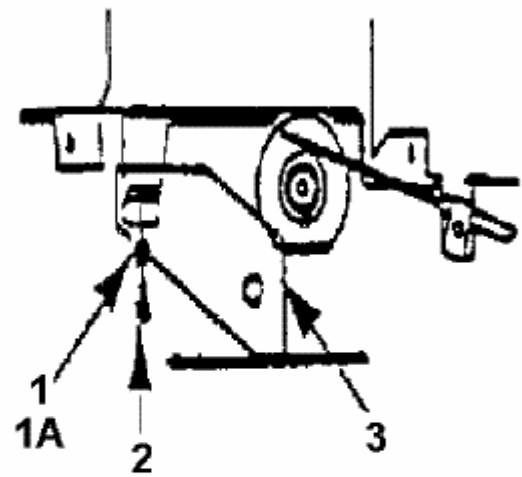

Throttle Limiter Screw  
is mounted here

**fsg**