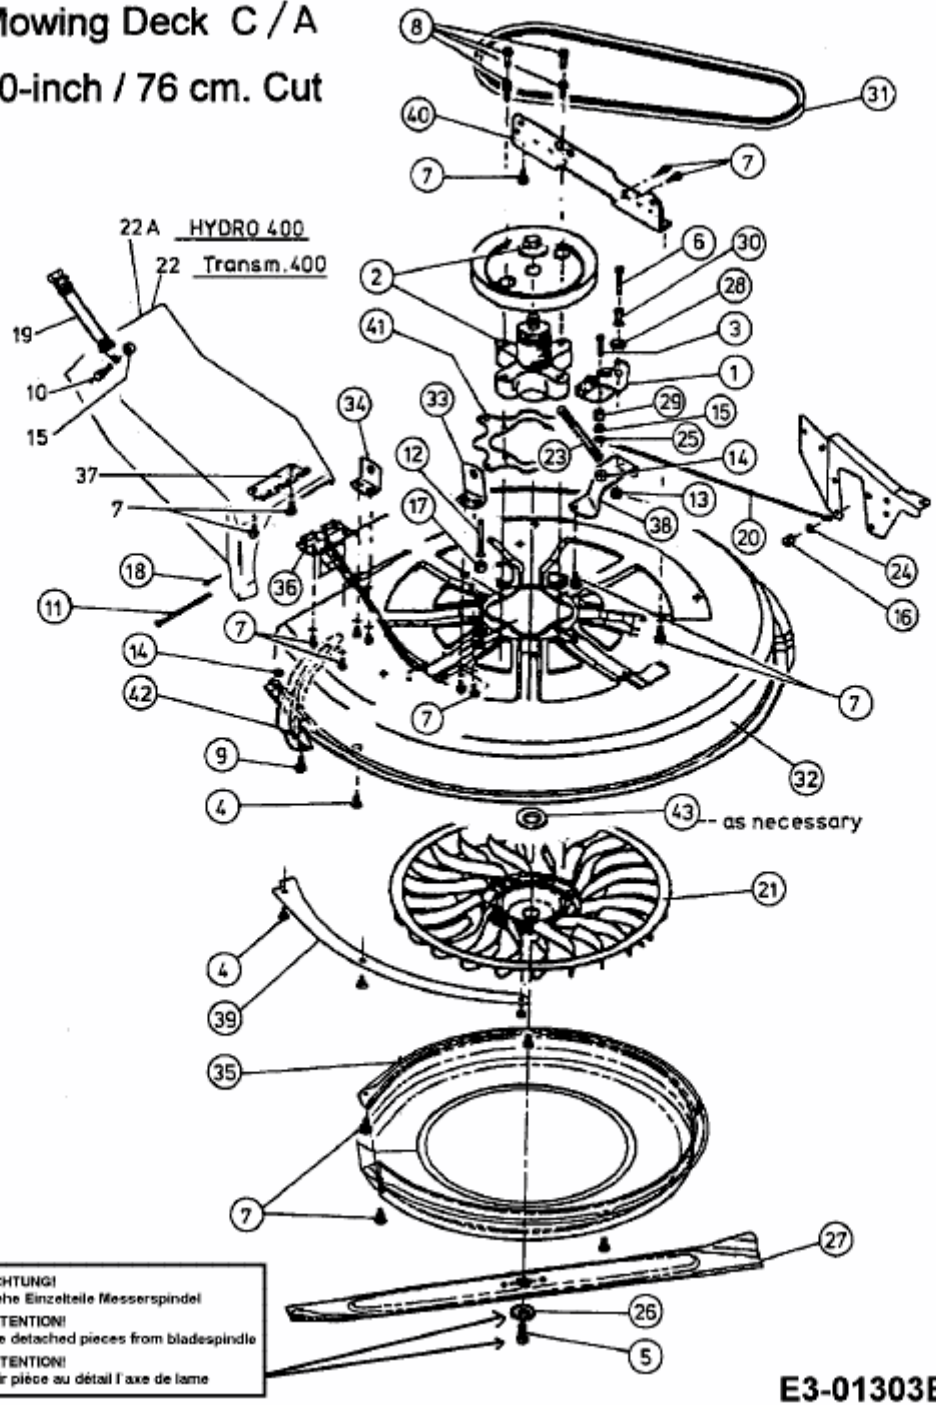

604 > 13BC450C611 (1998) > MÄHWERK C (30"/76CM)

Mowing Deck C / A 30-inch / 76 cm. Cut

E3-01303B-01