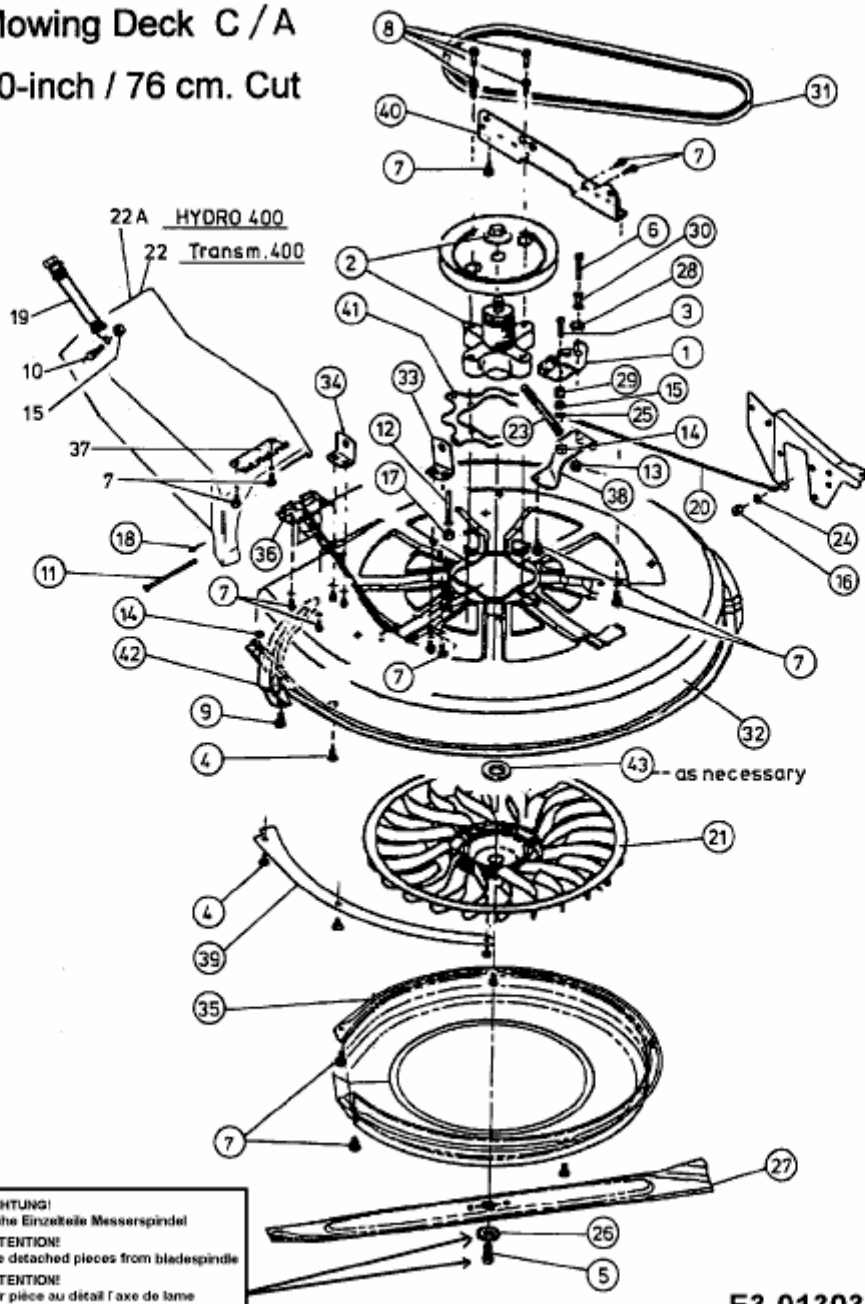

### Mowing Deck C / A 30-inch / 76 cm. Cut

E3-01303B-01