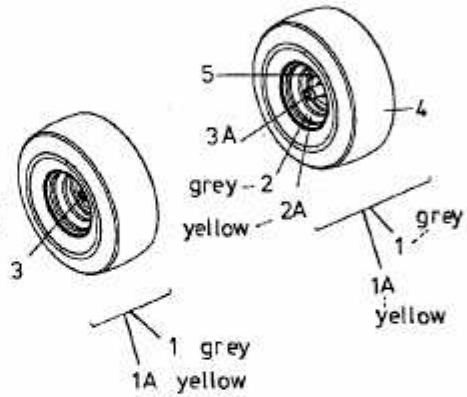

500er Serie

Front Wheels 15 x 6

15 x 6 , Plast.Bearing

Wheels 15" x 6 ( Ball Bearing / Roul.á Billes / Kugellager

E3-01660A