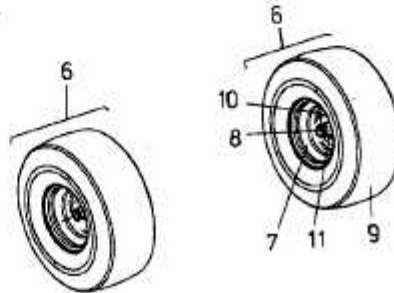

500er Serie

Front Wheels 15 x 6

15 x 6 , Plast.Bearing

Wheels 15" x 6 ( Ball Bearing / Roul.á Billes / Kugellager

E3-01660A