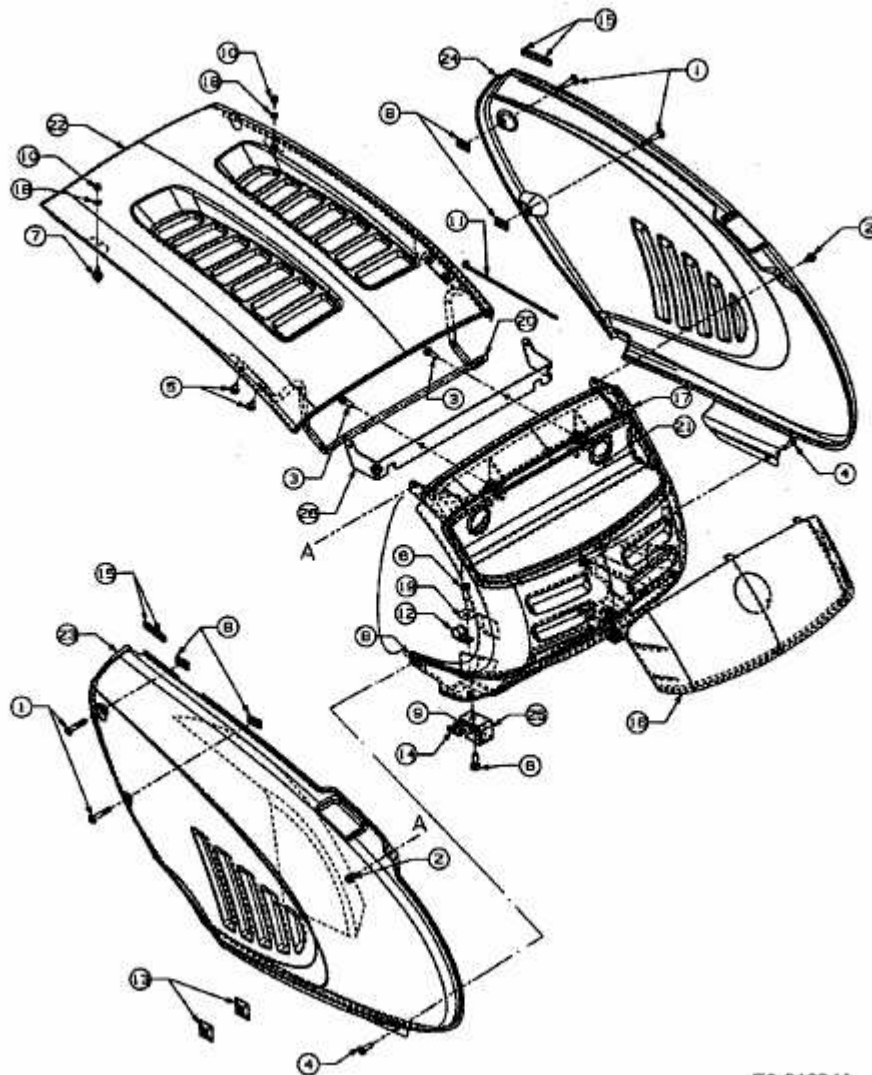

**500er Serie** Hood, Grill 9-Style w/Latch

E3-01634A