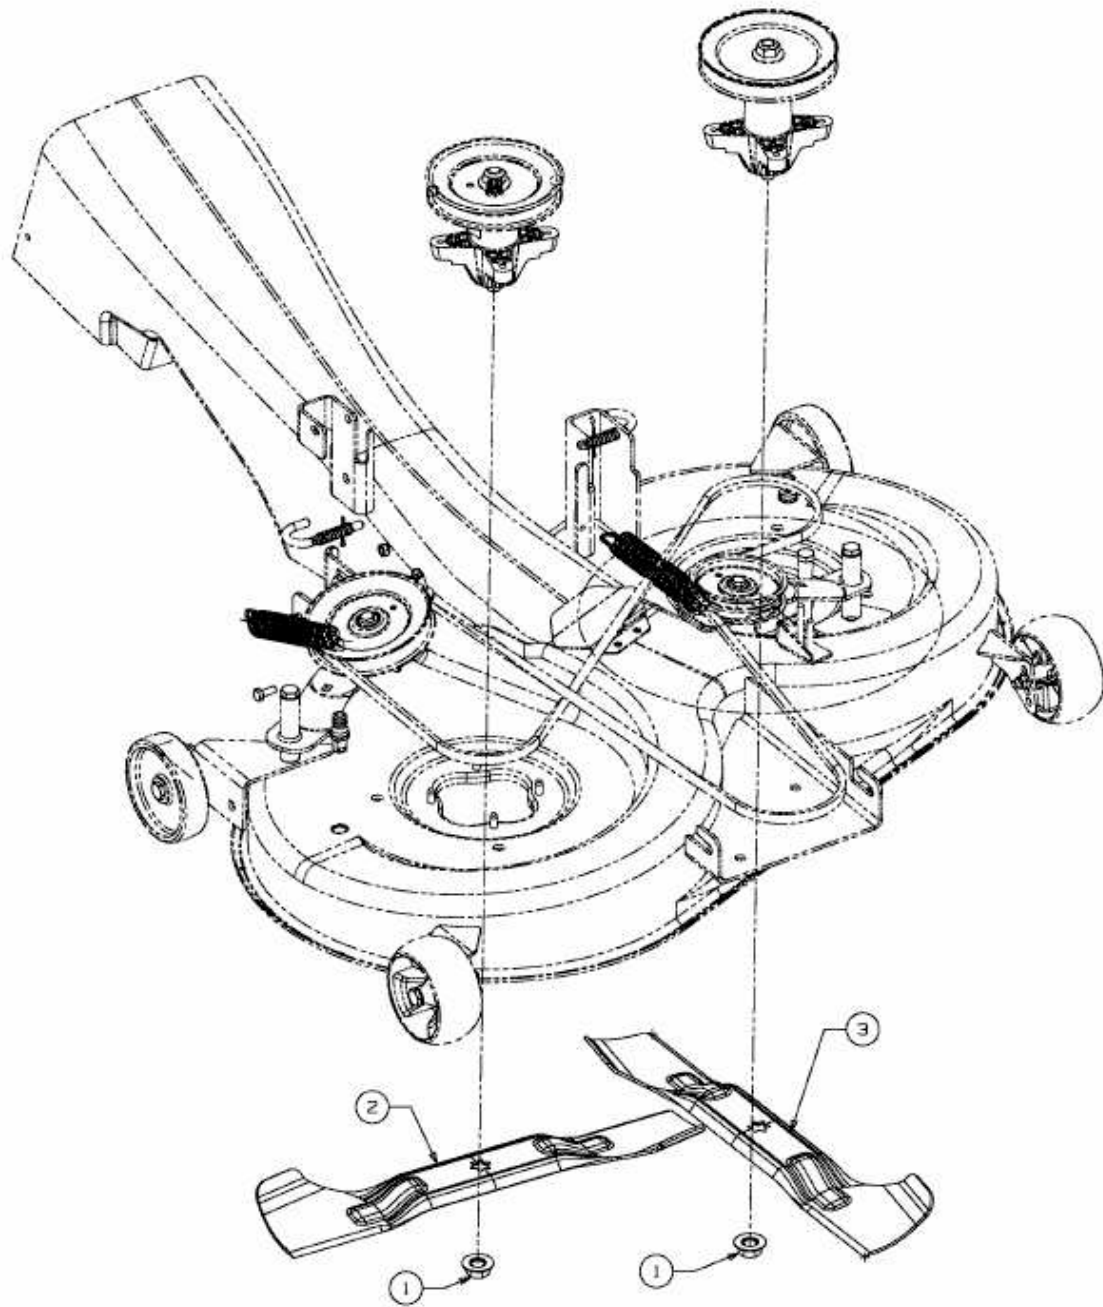

GLX 105 RAT > 13B7506N690 (2007) > HIGH LIFT MESSER

E3-03077A-01