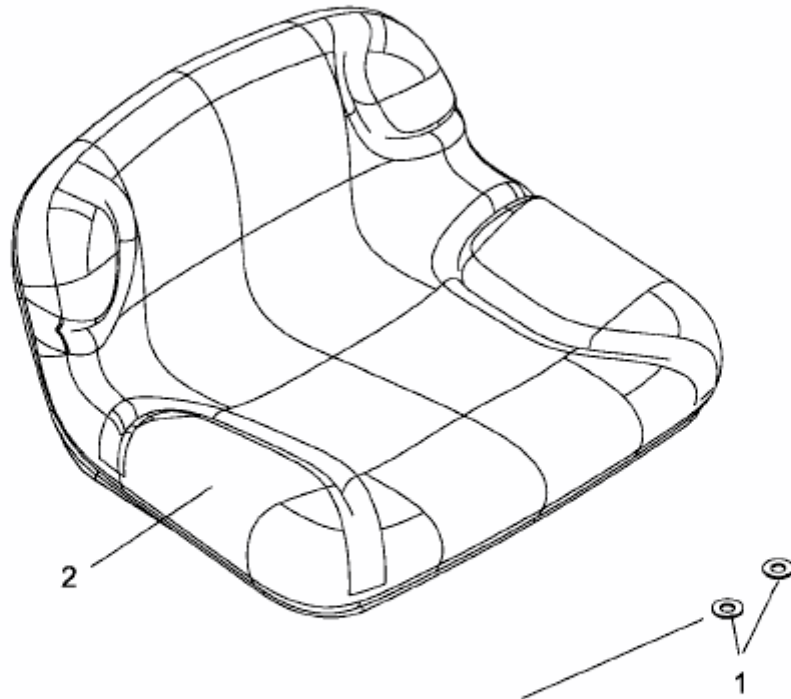

PINTO E-START > 13B4065-678 (2007) > SITZ

THESE WASHERS ARE TO BE USED
IN BETWEEN FRONT TWO RIVET NUTS
IN BOTTOM OF SEAT PAN AND SEAT
MOUNTING PLATE.

E3-03973A-01