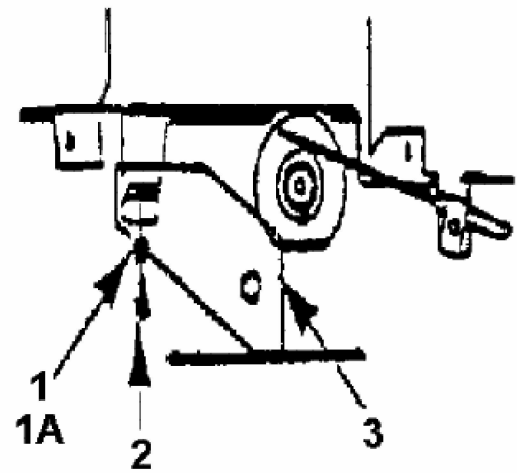

Throttle Limiter Screw
is mounted here

fsg