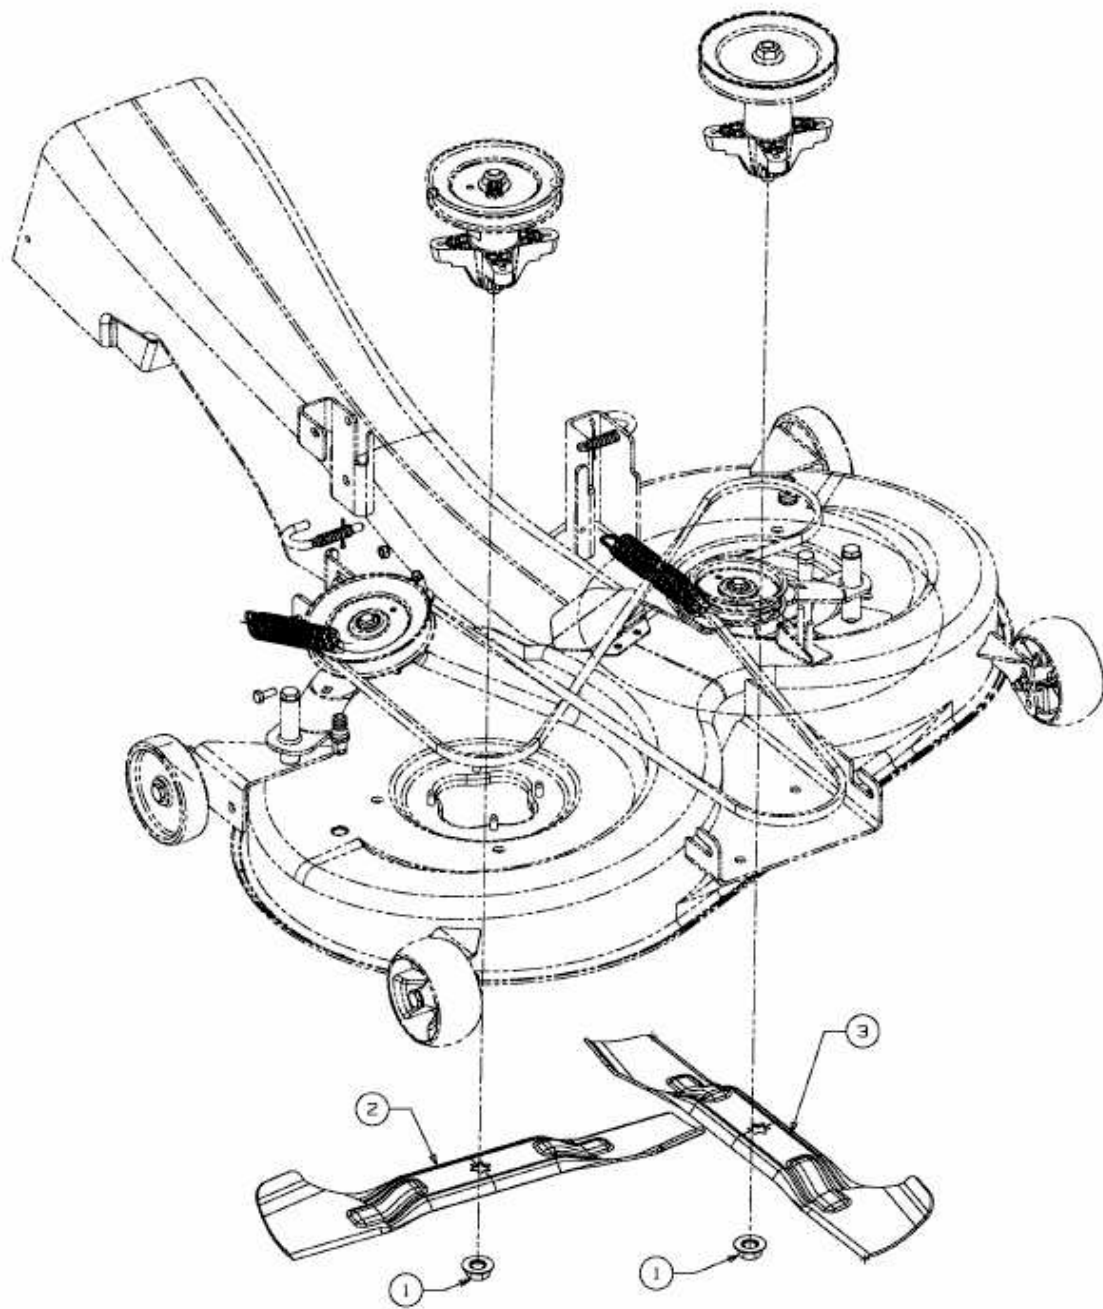

GLX 105 RH > 13AV51GN490 (2009) > HIGH LIFT MESSER

E3-03077A-01