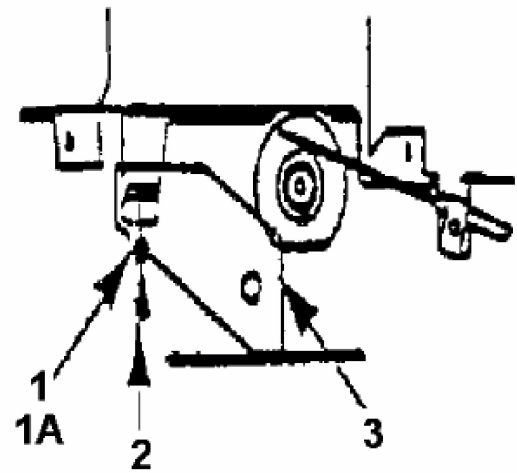

Throttle Limiter Screw
is mounted here

fsg