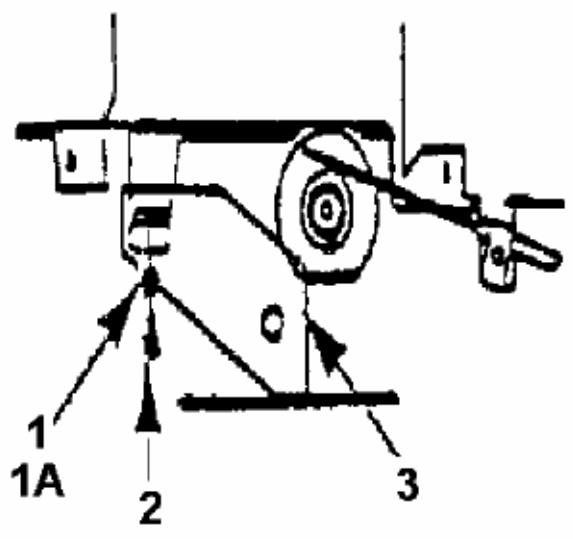

Throttle Limiter Screw  
is mounted here

fsg