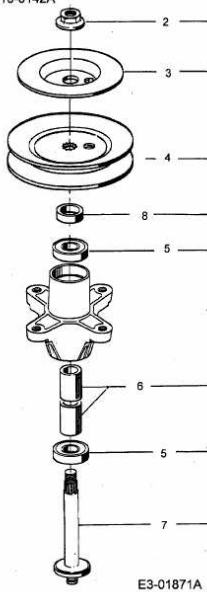

Spindle assembly.618-0142A

Pulley 5.75" Dia.

Mowing Deck "G"

E3-01871A