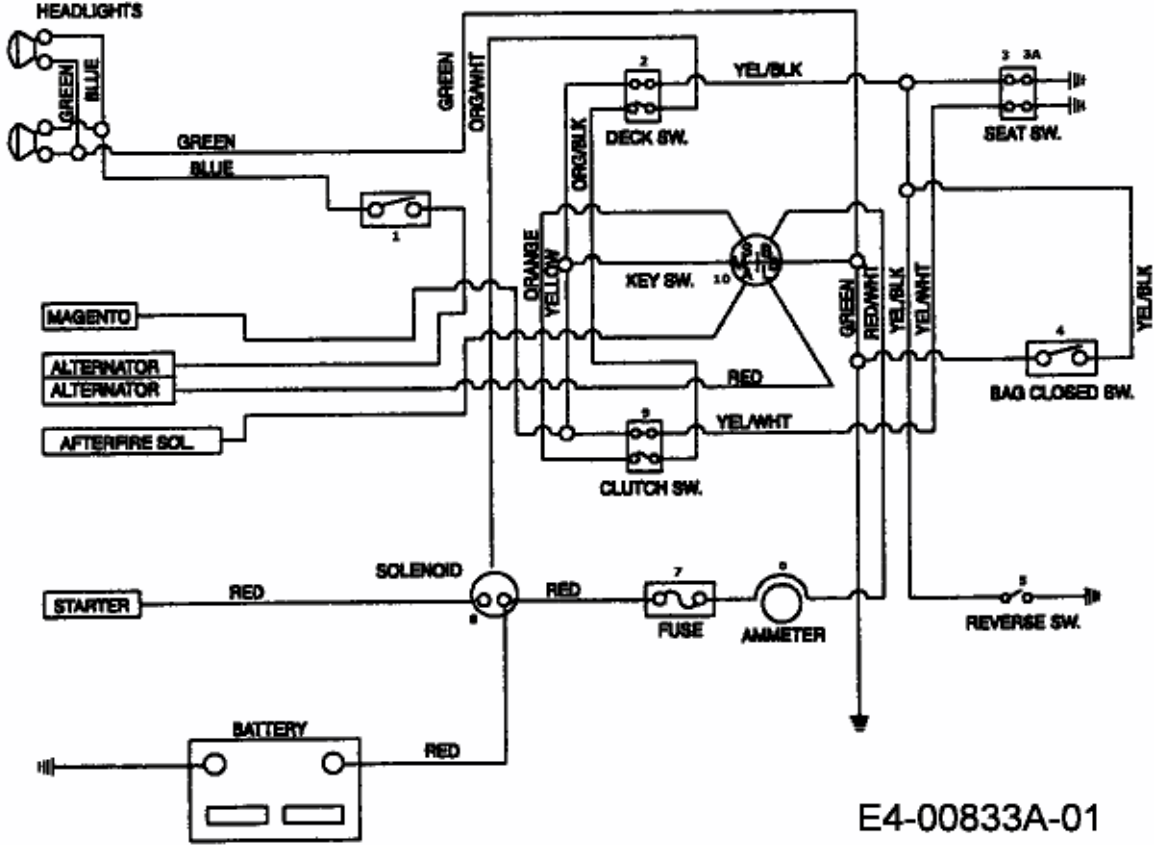

Wire Harness (Manual PTO Without Indicator Lights)

E4-00833A-01