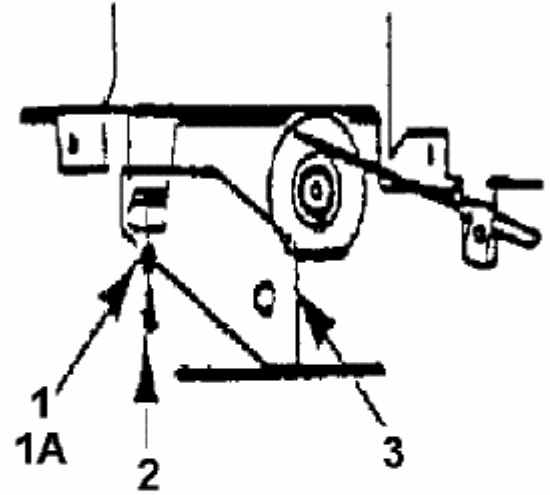

Throttle Limiter Screw
is mounted here

fsg