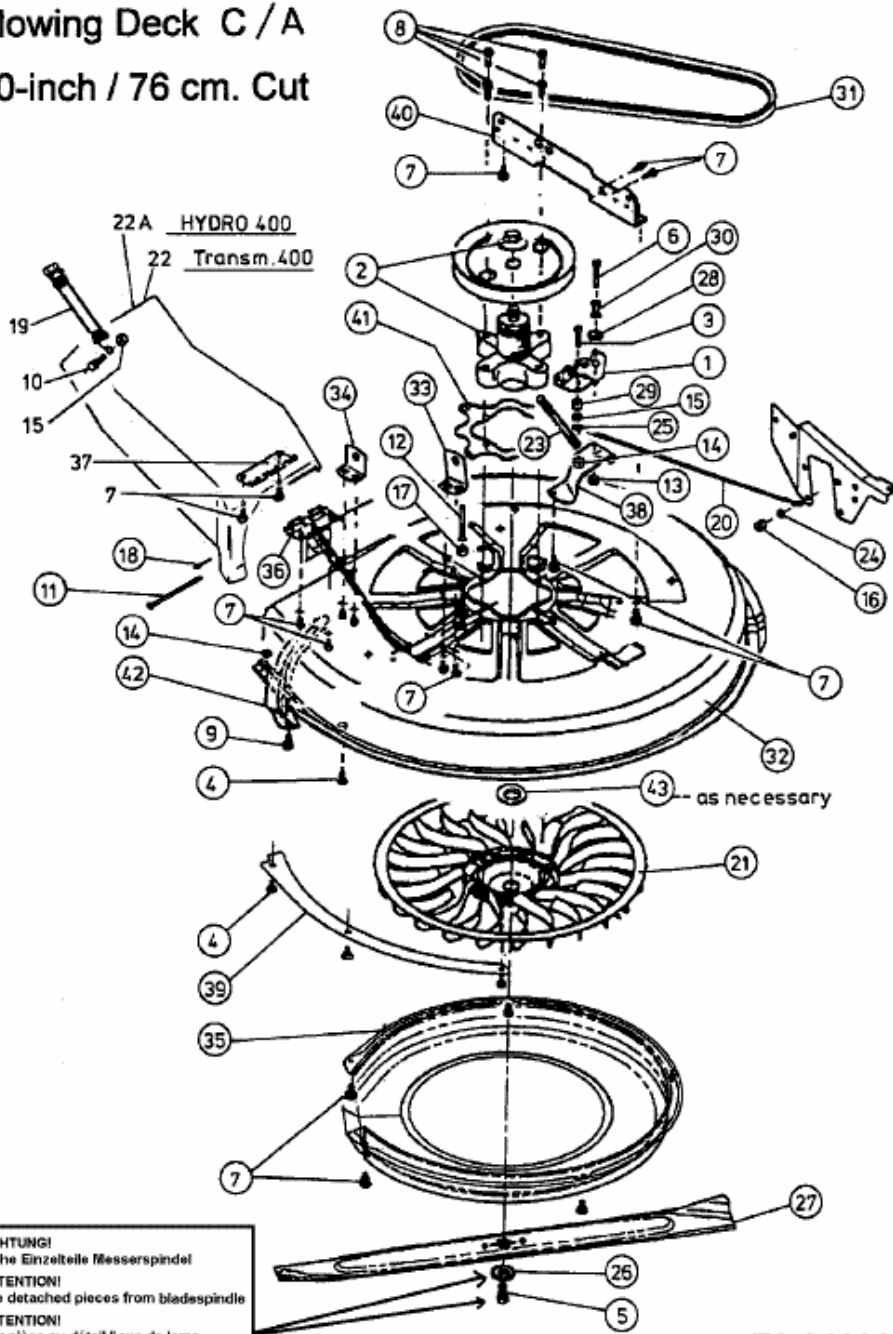

Mowing Deck C / A 30-inch / 76 cm. Cut

E3-01303B-01