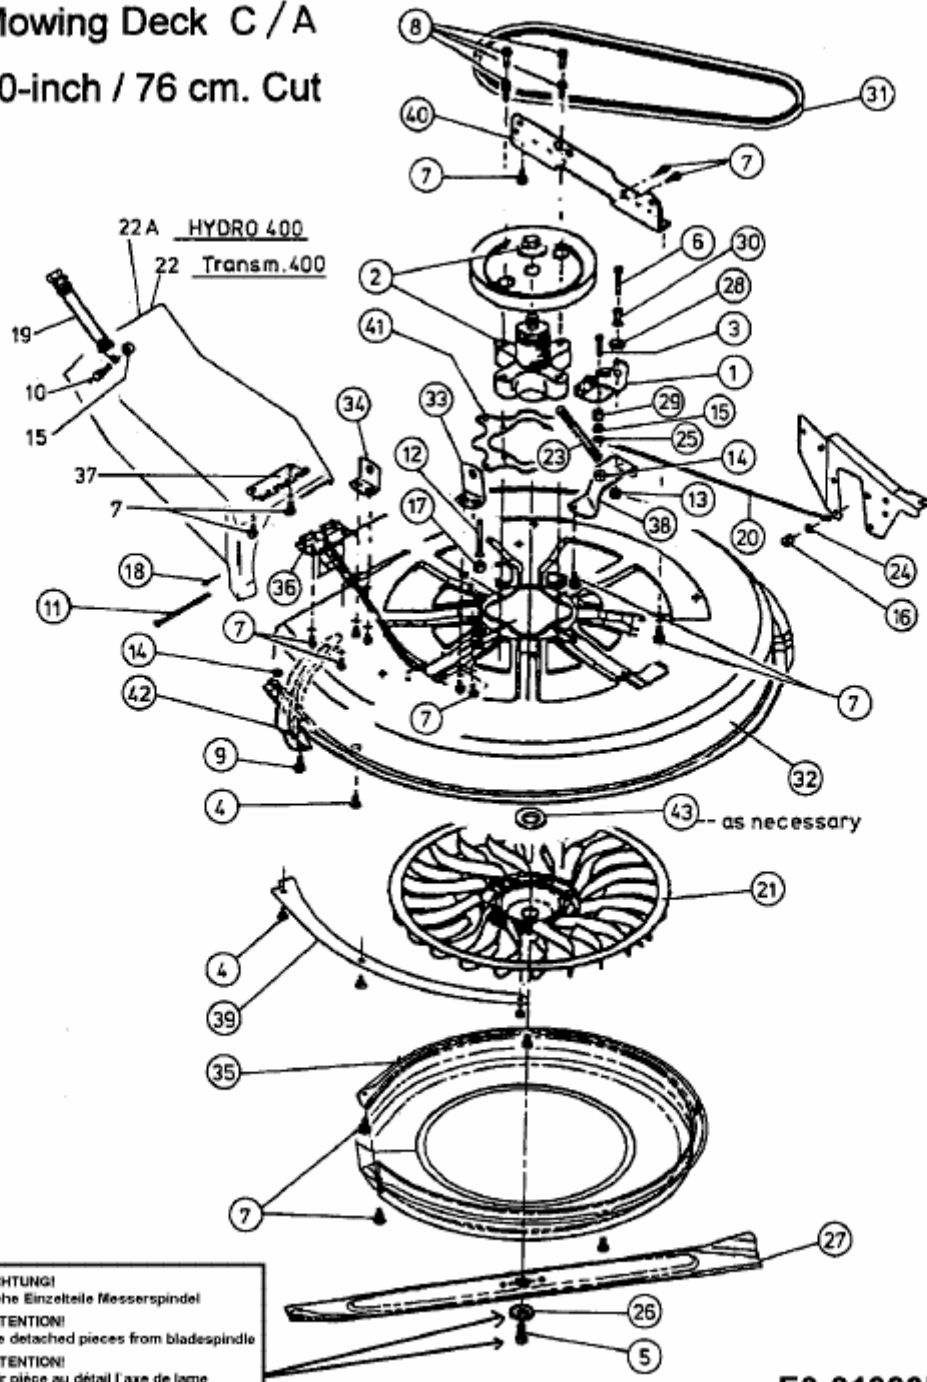

Mowing Deck C / A 30-inch / 76 cm. Cut

E3-01303B-01