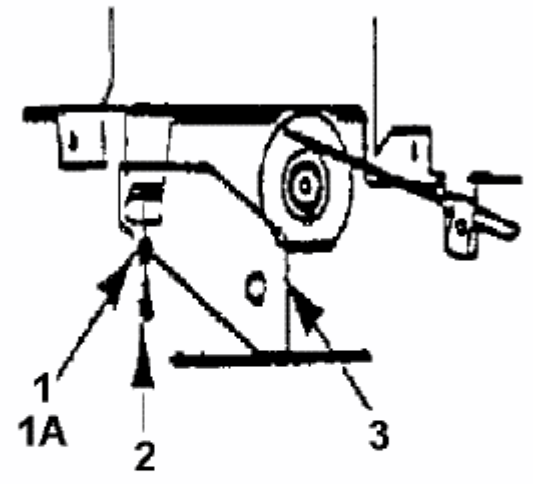

Throttle Limiter Screw
is mounted here

fsg