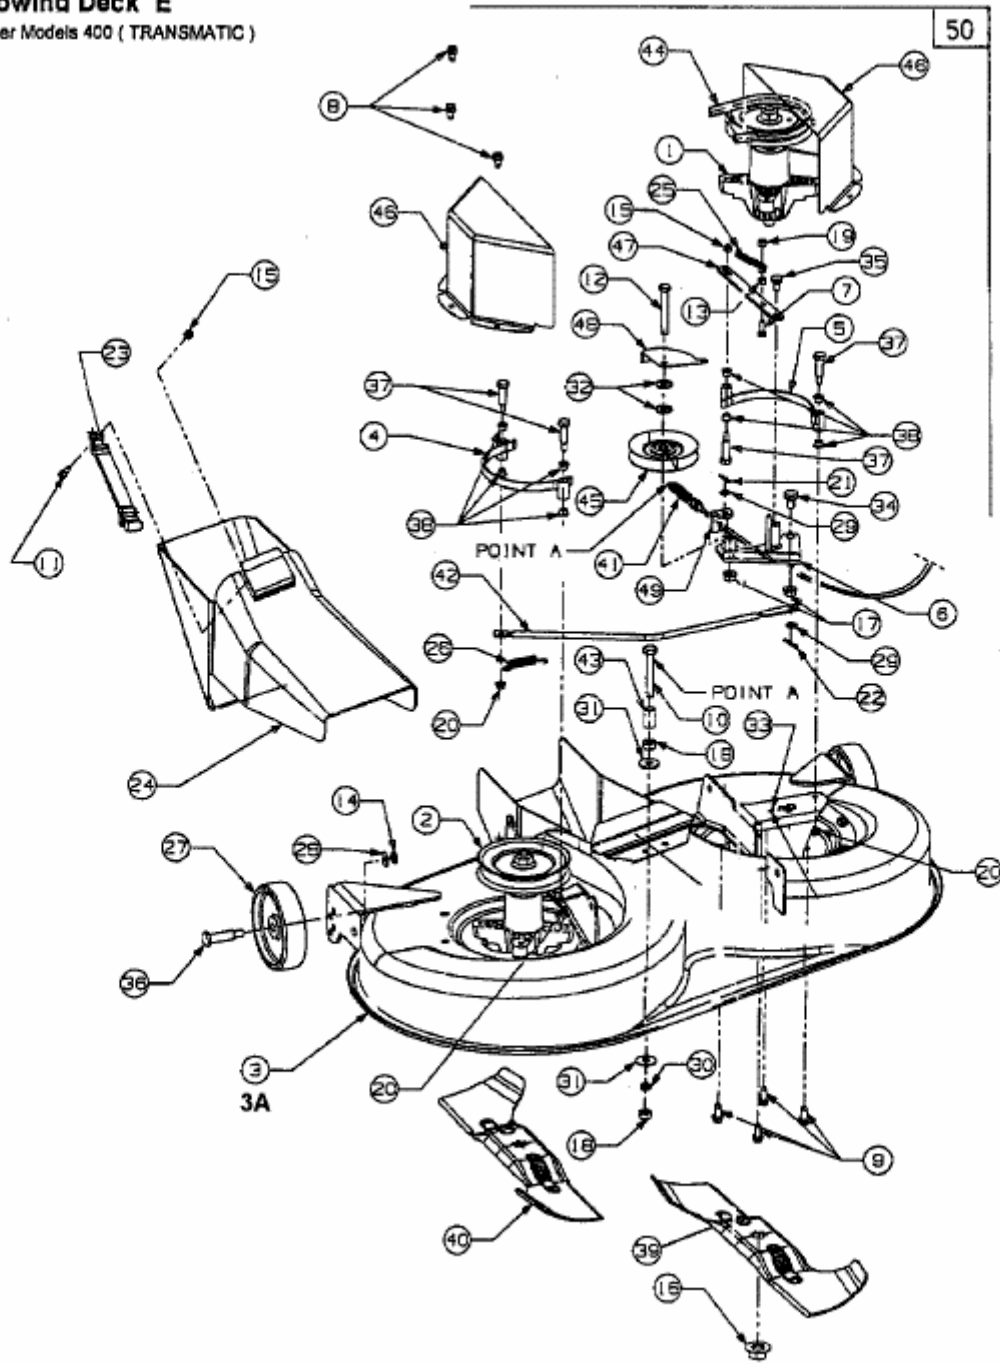

704 > 13AP478E611 (2002) > MÄHWERK E (36"/92CM)

Mowina Deck 'E'
Rider Models 400 (TRANSMATIC)

E3-01434B-01