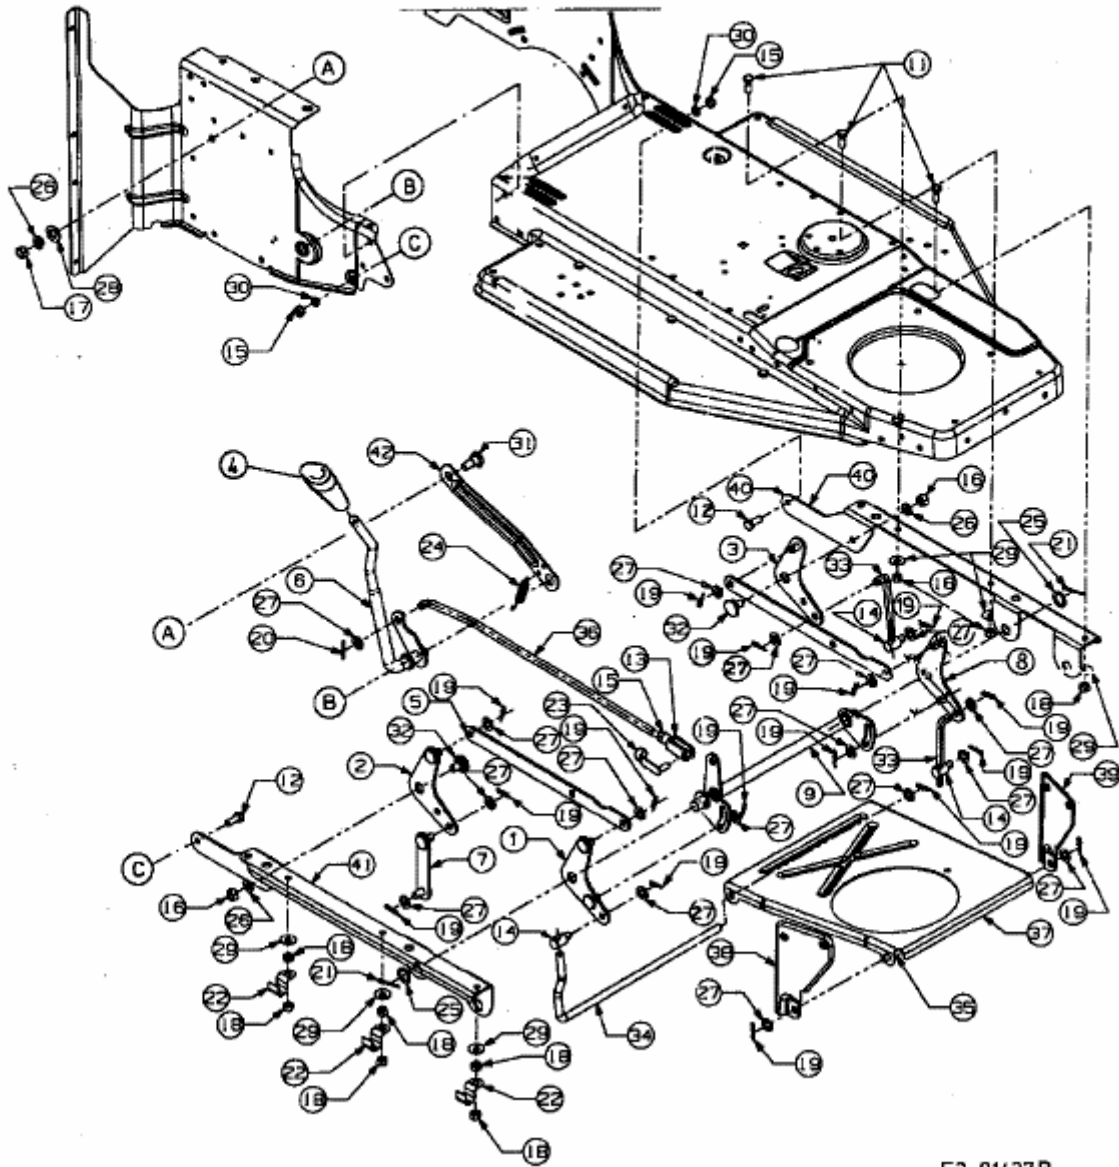

Hnd:Lift

Mowing Deck E (36" / 92 CM)

RIDER 400- TRANSMATIC

RIDER 400- AUTO DRIVE

E3-01437 B