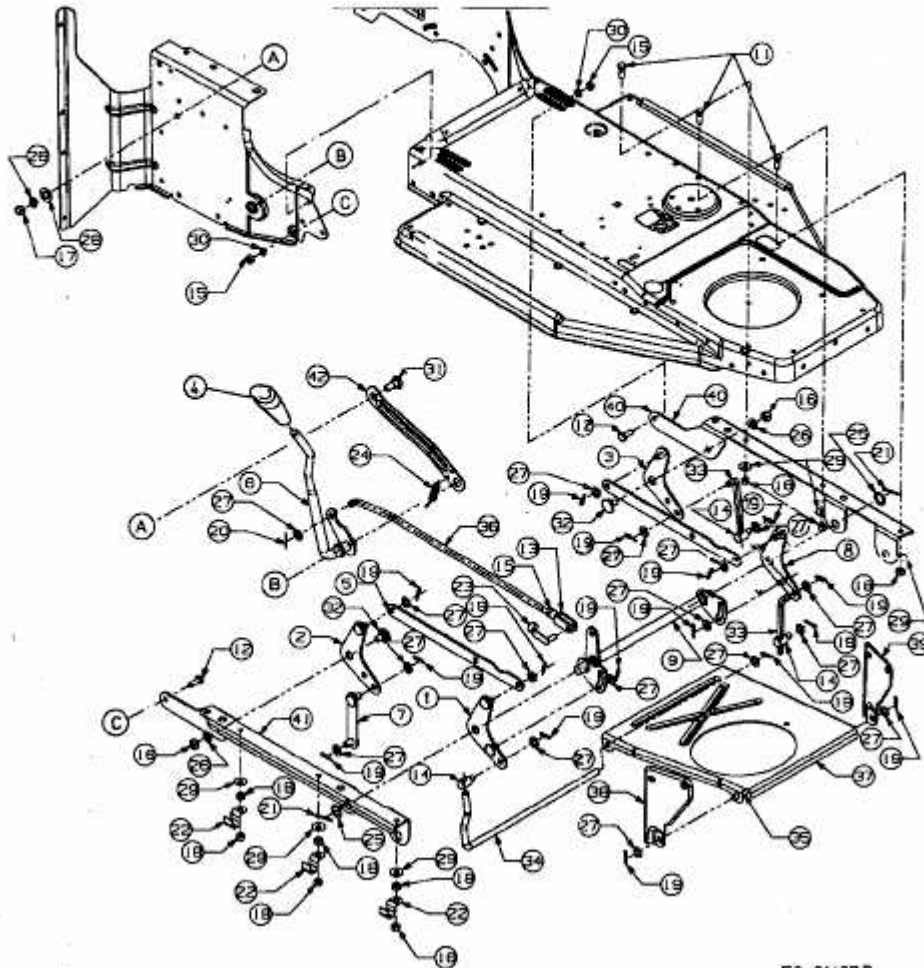

Hndl:Lift

Mowing Deck E (36" / 92 CM)

RIDER 400- TRANSMATIC

RIDER 400- AUTO DRIVE

E3-01437 B