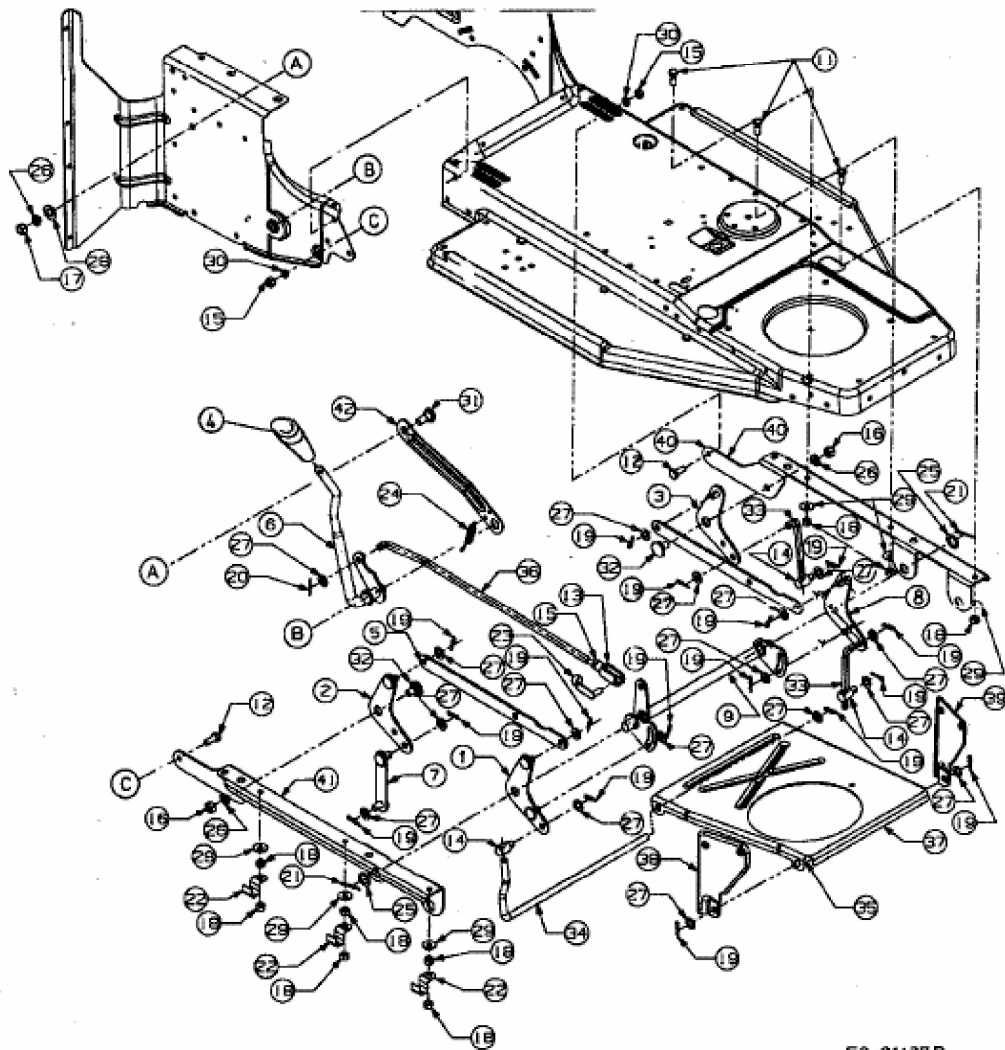

Hndl:Lift

Mowing Deck E (36" / 92 CM)

RIDER 400- TRANSMATIC

RIDER 400- AUTO DRIVE

E3-01437B