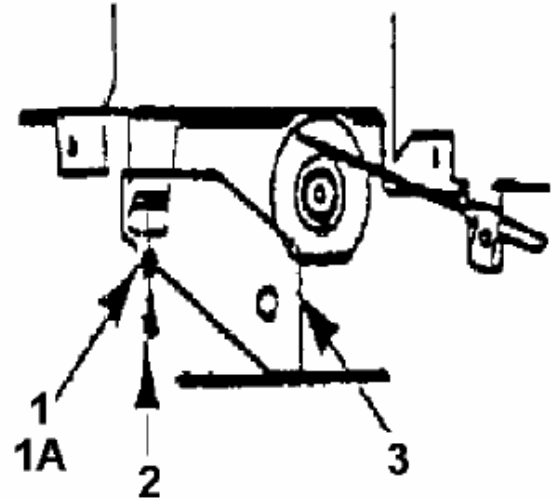

Throttle Limiter Screw
is mounted here

fsg