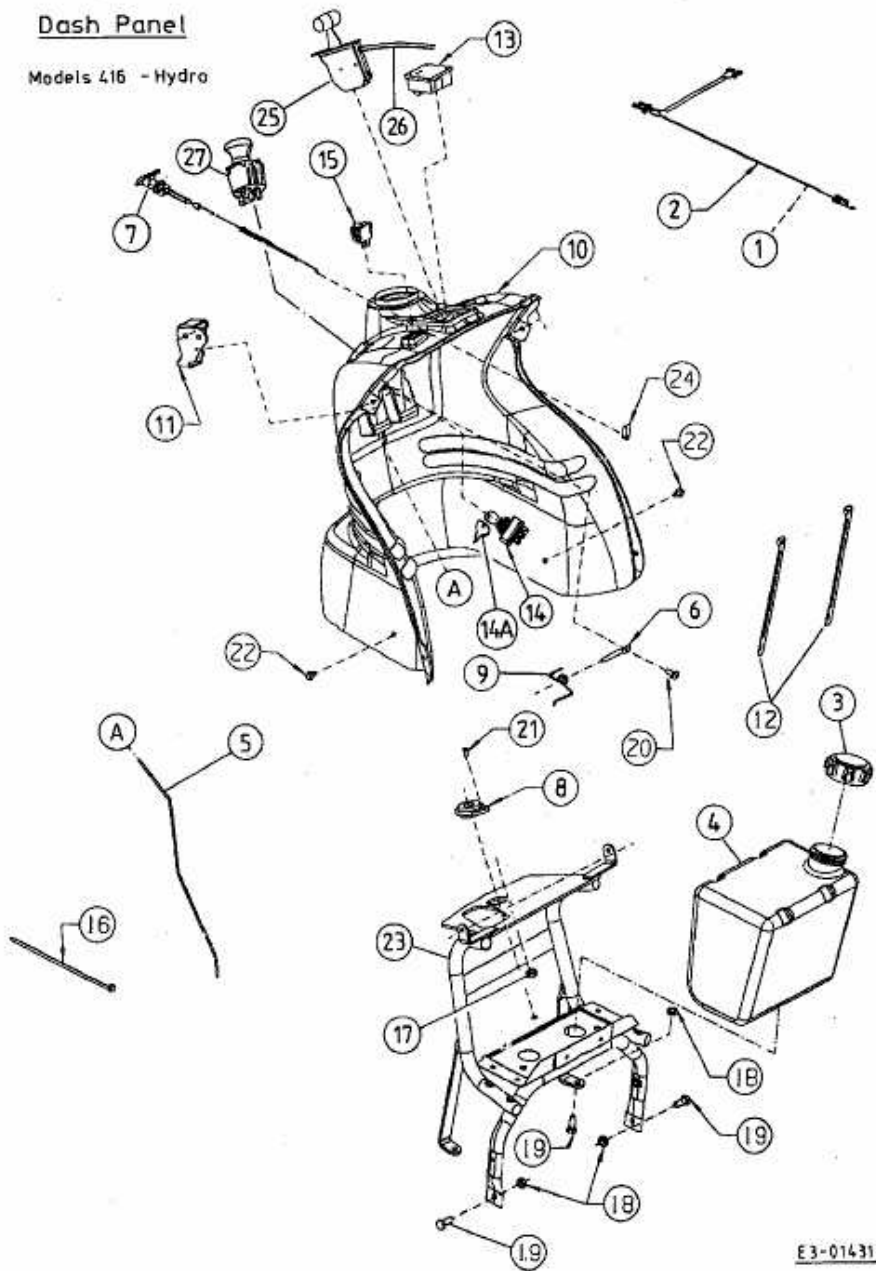

Dash Panel

Models 416 - Hydro

E3-01431B