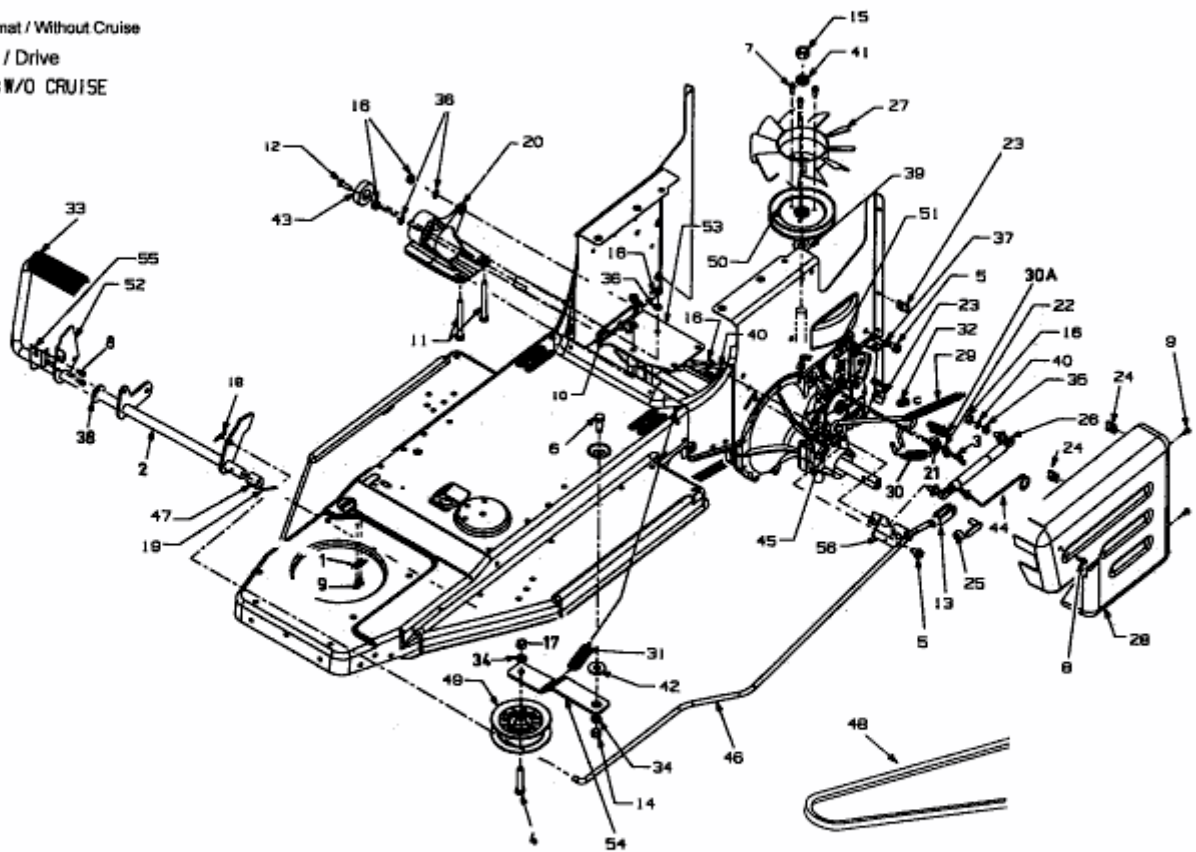

Rider 400 - HYDRO

Ohne Tempomat / Without Cruise

Fahrtrieb / Drive

DRV:HYDRO:W/O CRUISE

E3-01371B-01