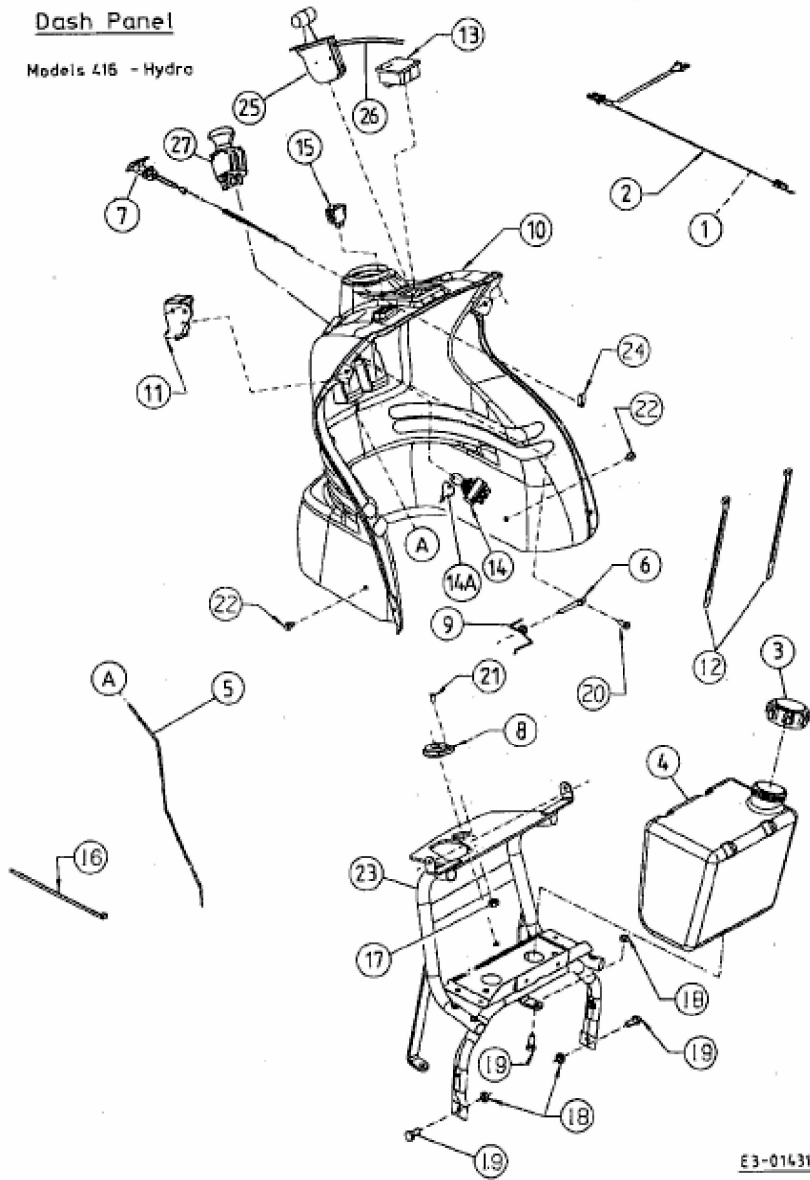

Dash Panel

Models 416 - Hydro

E3-01431B