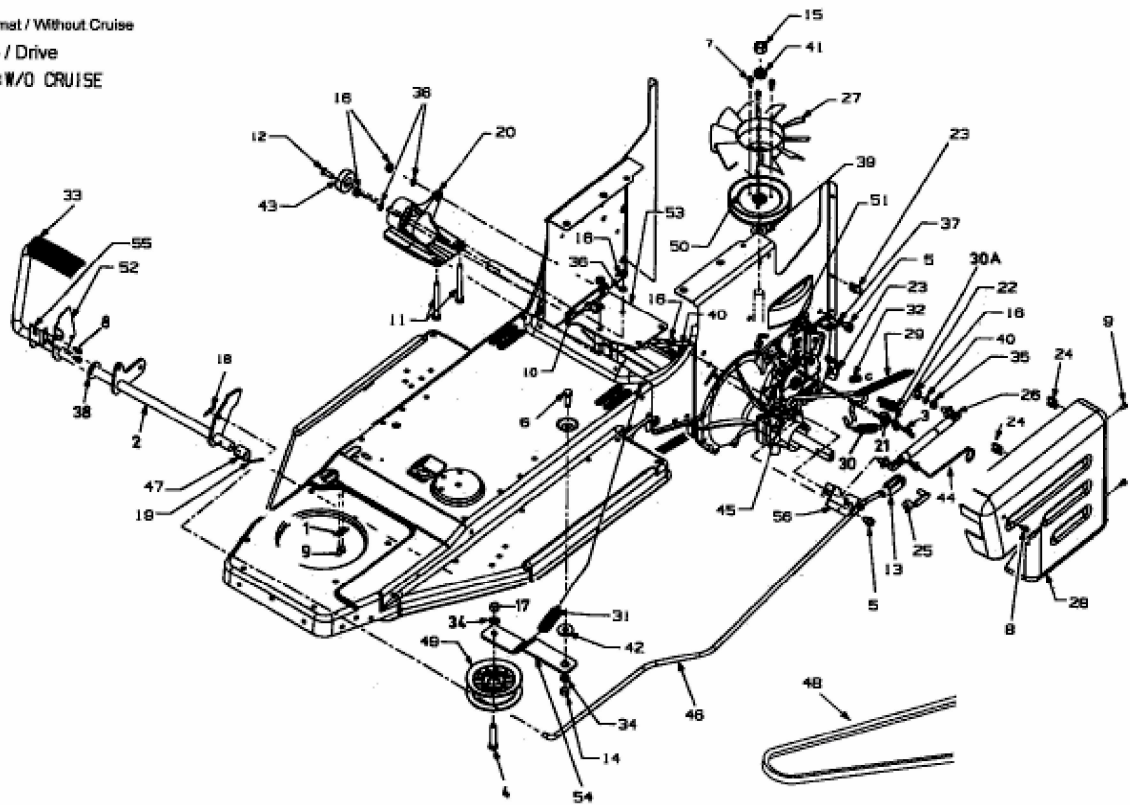

Rider 400 - HYDRO

Ohne Tempomat / Without Cruise
Fahrantrieb / Drive
DRV:HYDRO:W/O CRUISE

E3-01371B-01