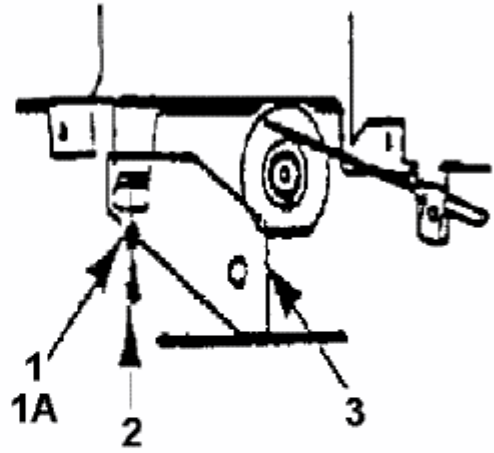

Throttle Limiter Screw
is mounted here

fsg