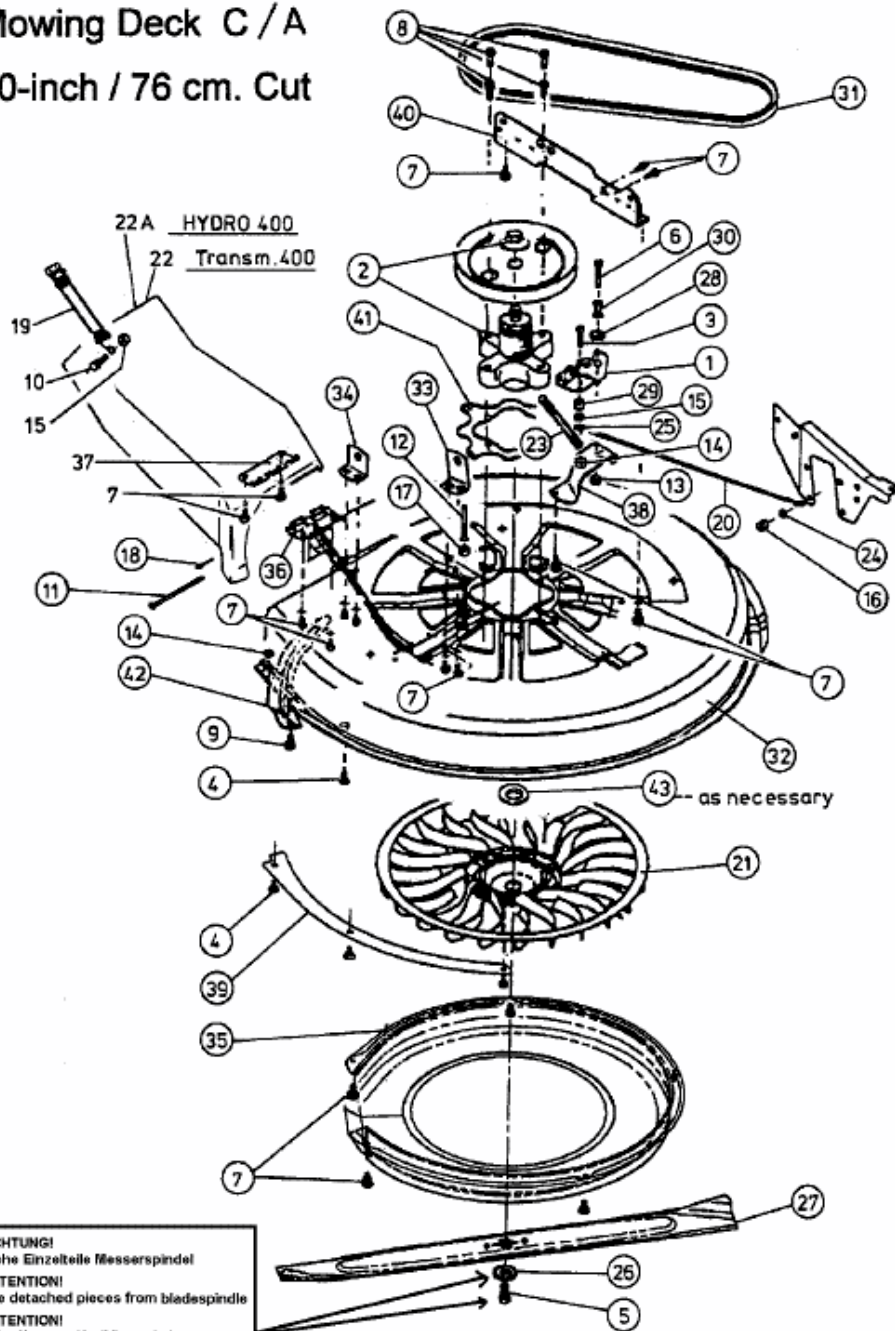

Mowing Deck C / A 30-inch / 76 cm. Cut

E3-01303B-01