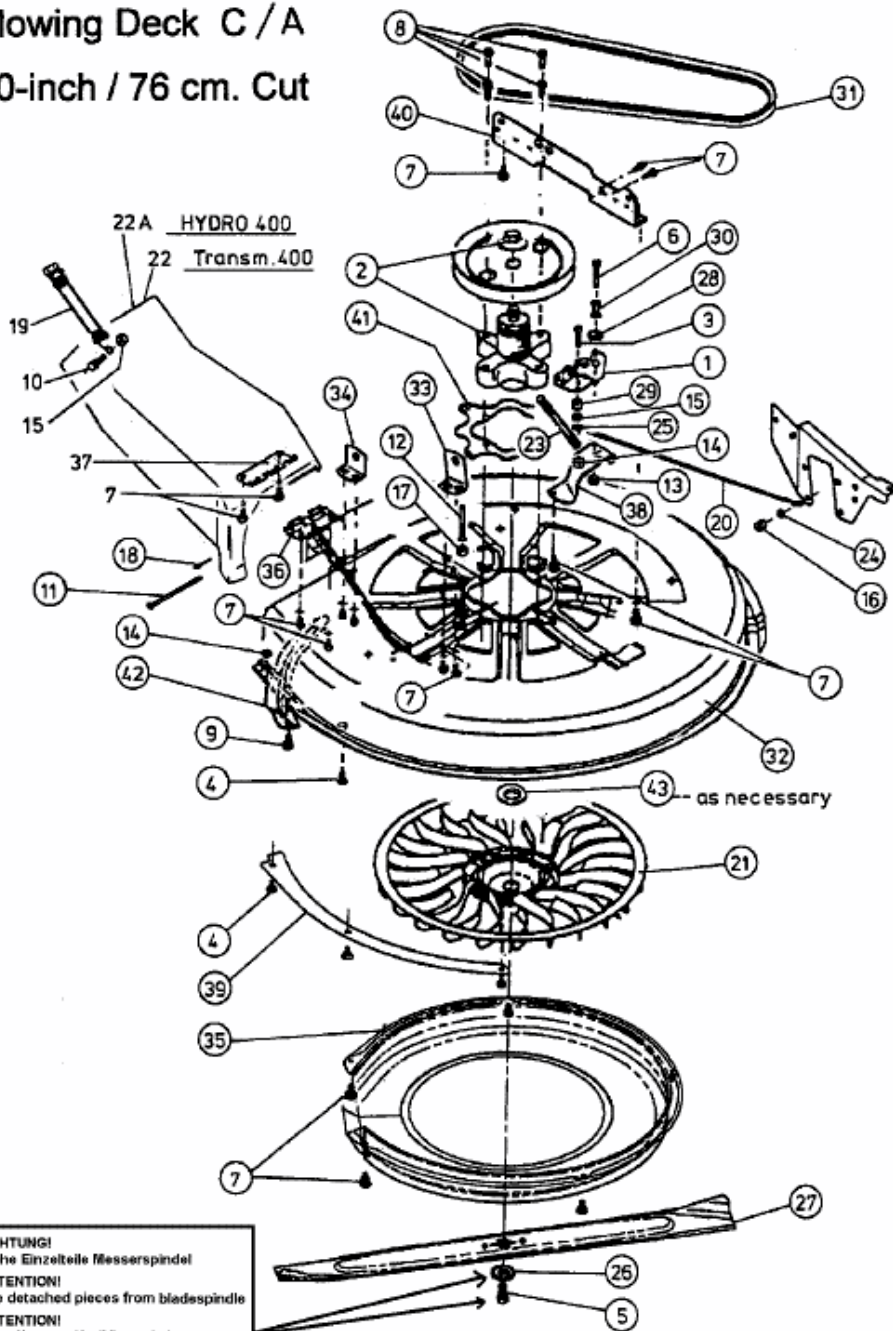

Mowing Deck C / A 30-inch / 76 cm. Cut

E3-01303B-01