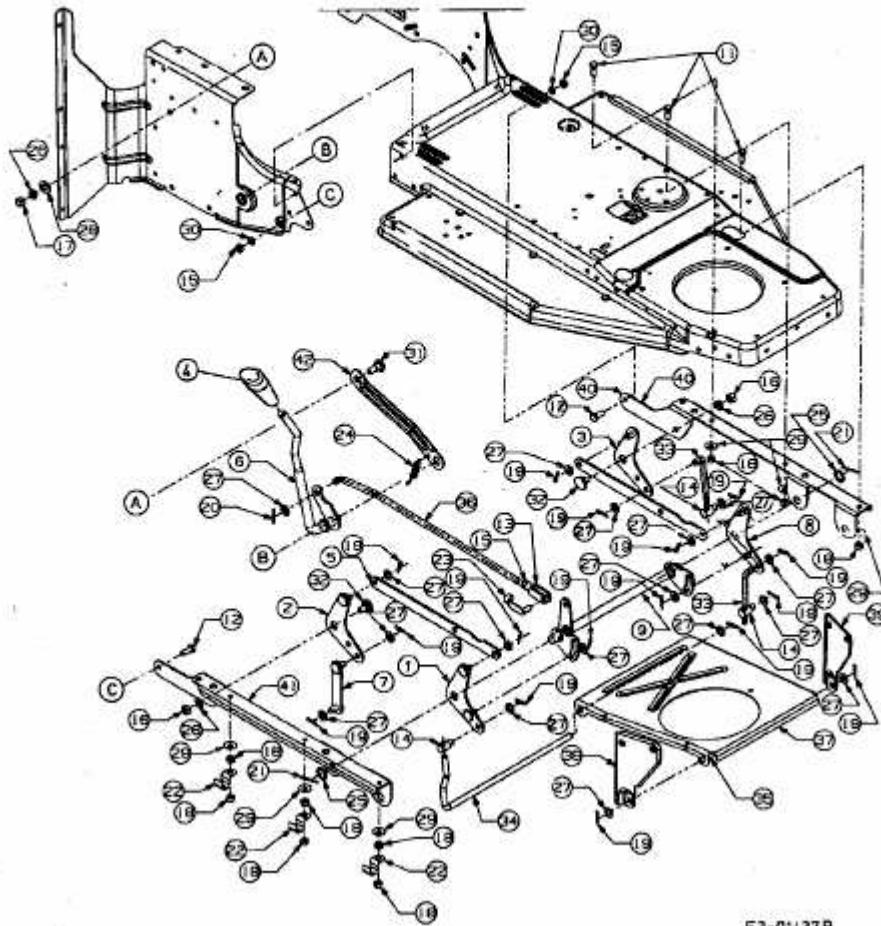

**Hndl:Lift**

Mowing Deck E ( 36" / 92 CM )

RIDER 400- TRANSMATIC

RIDER 400- AUTO DRIVE

E3-01437B