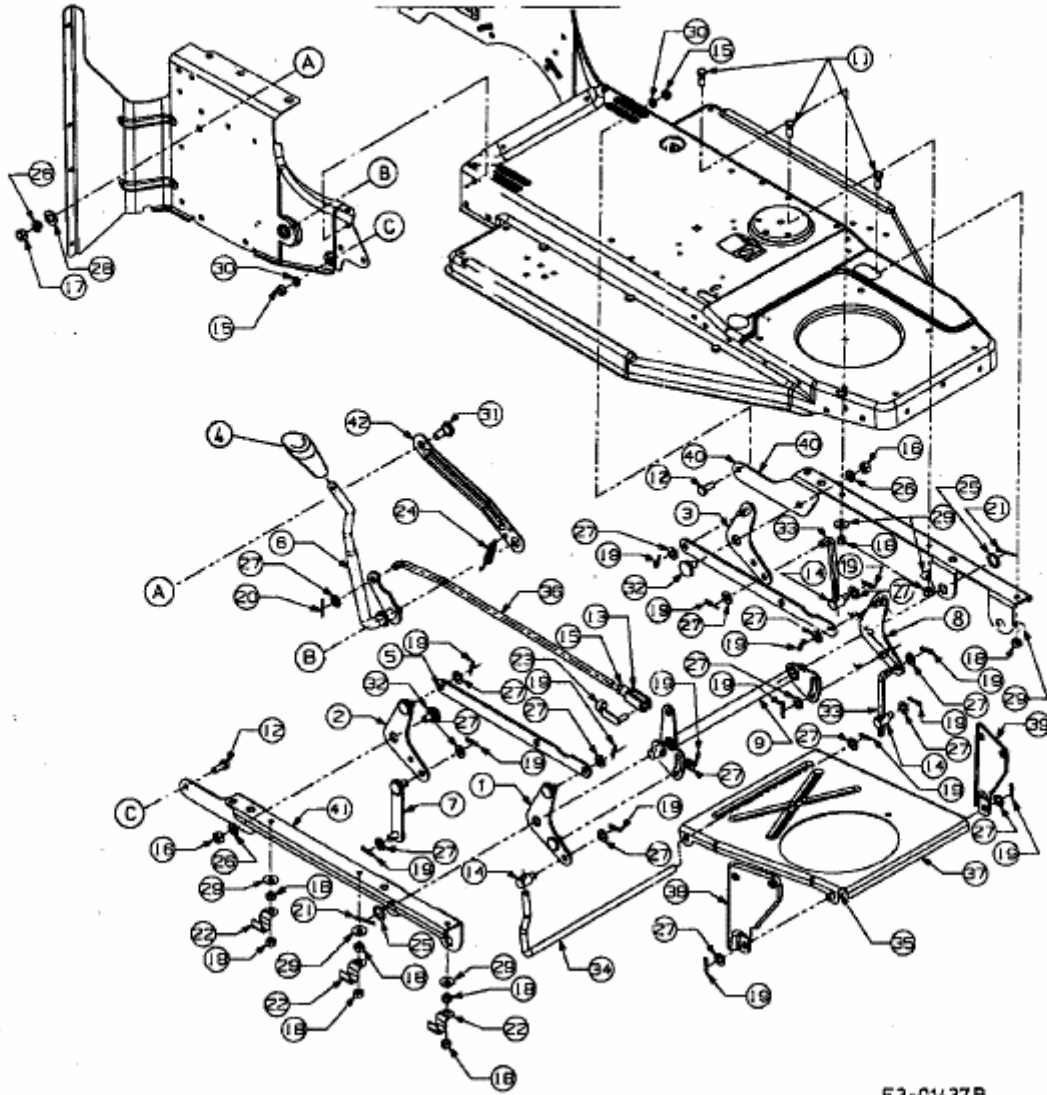

Hndl:Lift

Mowing Deck E (36" / 92 CM)

RIDER 400- TRANSMATIC

RIDER 400- AUTO DRIVE

E3-01437B