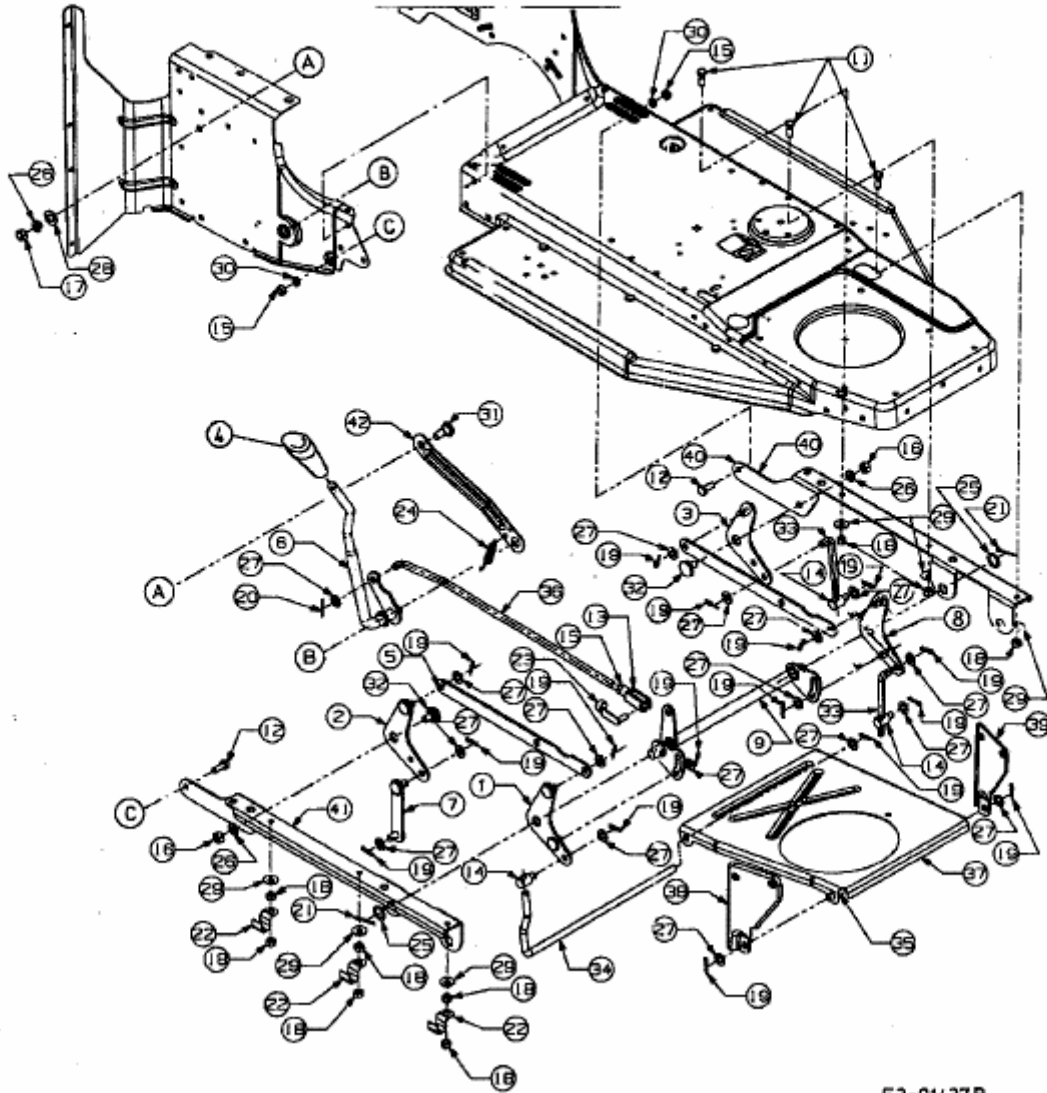

## Hndl:Lift

### Mowing Deck E ( 36" / 92 CM )

RIDER 400- TRANSMATIC

RIDER 400- AUTO DRIVE

E3-01437B