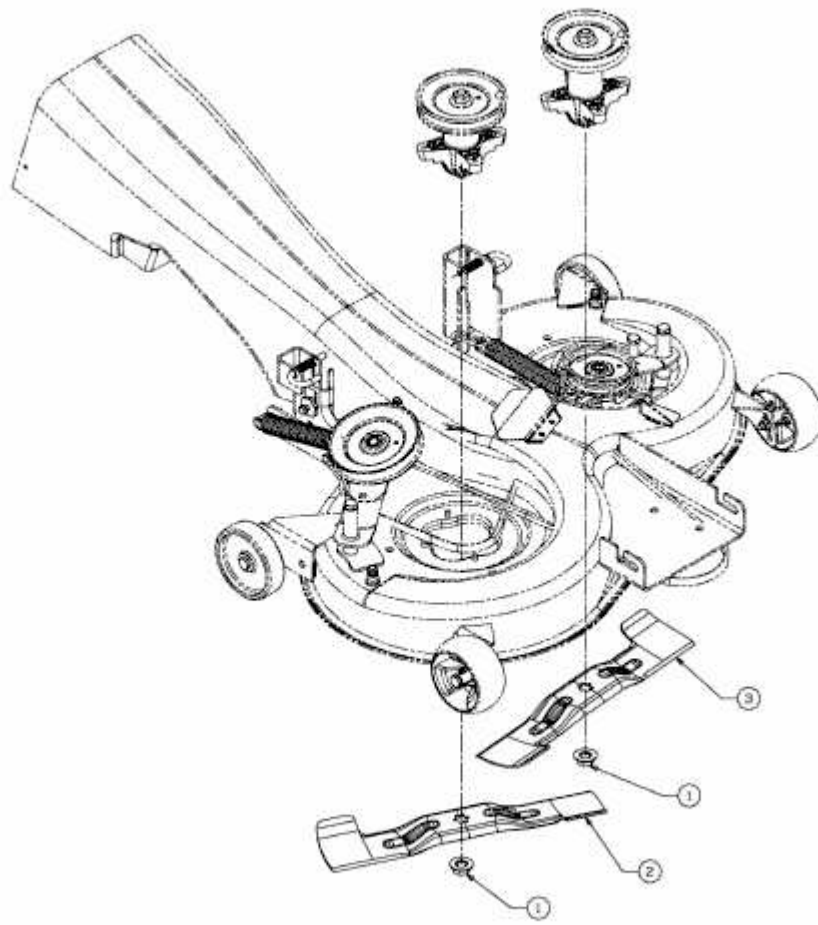

LG 175 > 13AN773G600 (2009) > HIGH LIFT MESSER

E3-03075A-01